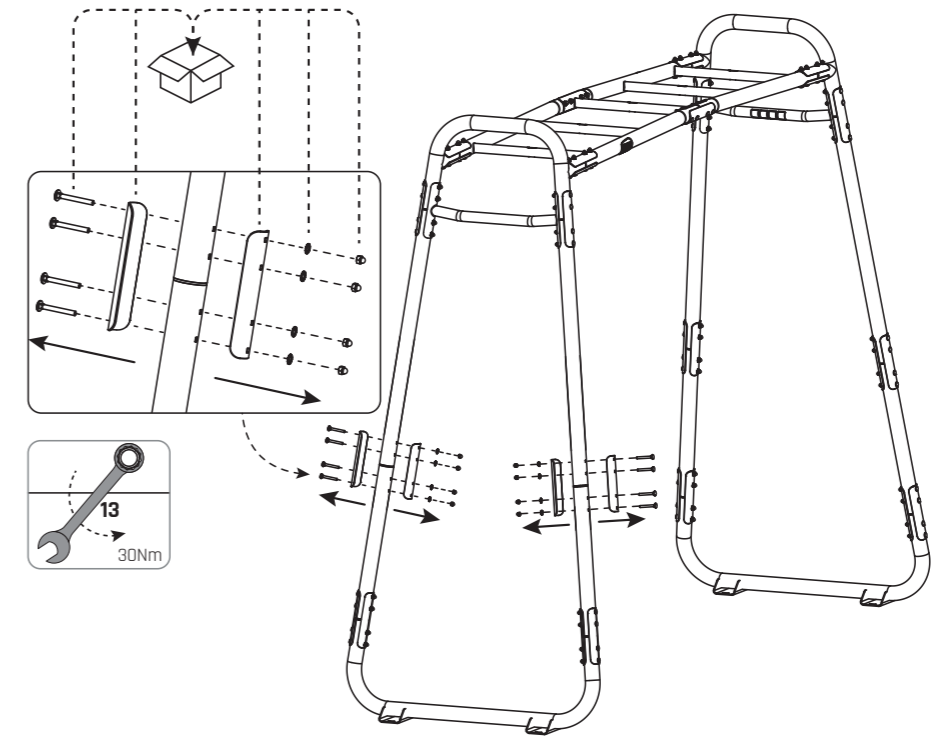

**SIMBA · DICKIE · GROUP**

EXIT Toys is a registered trade mark of Dutch Toys Group

MG-903-V01

**1**

54.90.12.00 1X

**1**

**2**