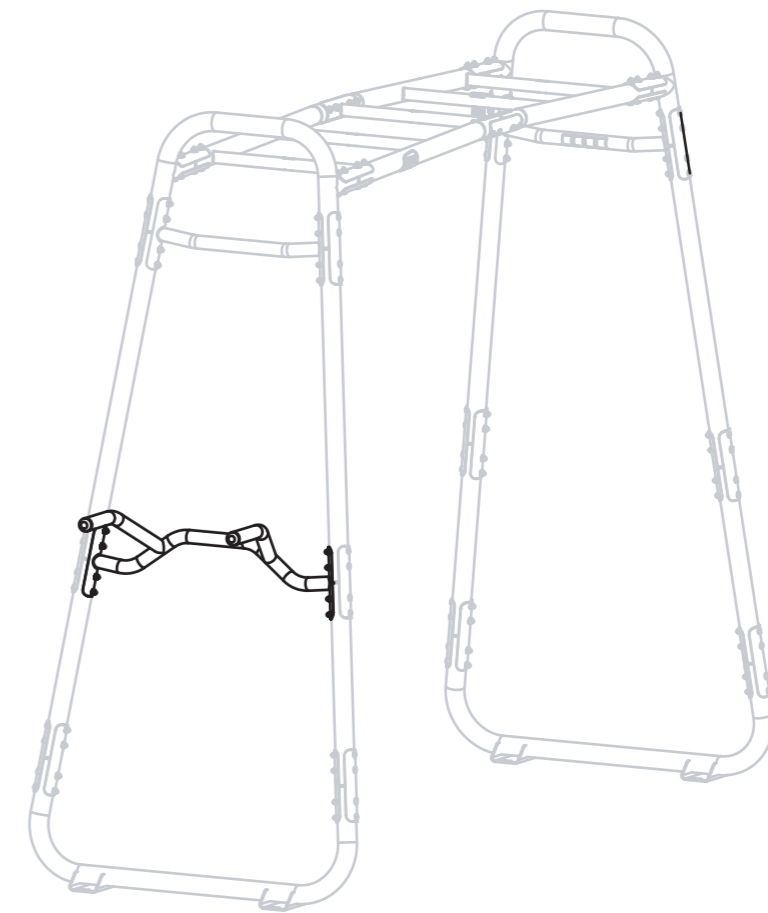

# GetSet

EXIT GetSet Dip Station MB-PS

[www.exittoys.com](http://www.exittoys.com)