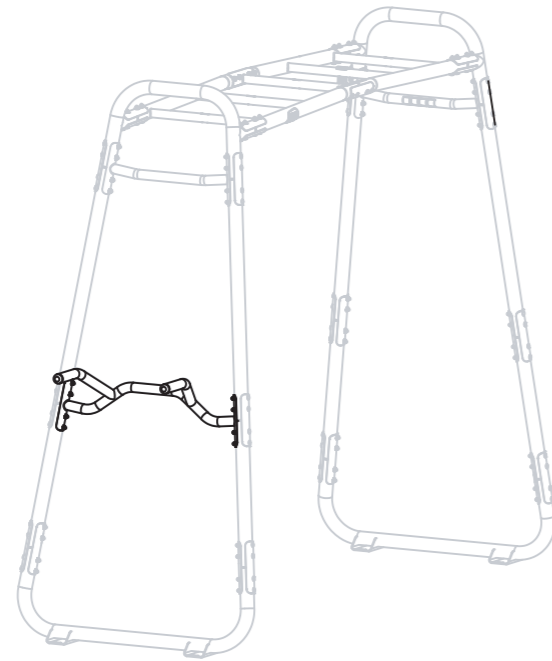

**SIMBA · DICKIE · GROUP**

EXIT Toys is a registered trade mark of Dutch Toys Group

MG-903-V01

**1**

54.90.12.00 1X

**1**

**2**