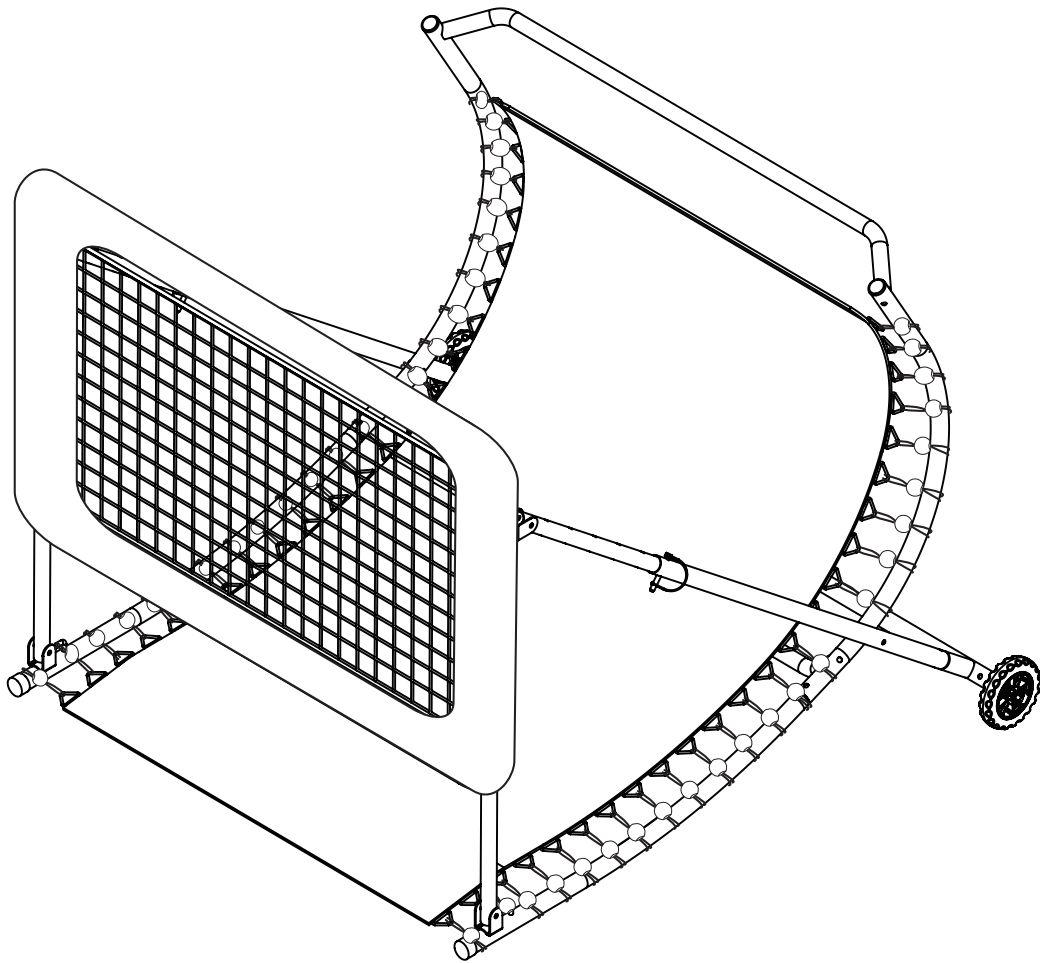

Rebounder

EXIT Multistation 124x90cm

 **WARNING**
CHOKING HAZARD
small parts
Adult assembly required
retain for future reference

EXIT Multistation 124x90cm

Rebounder

EXIT Multistation 124x90cm

66.43.12.01 1X