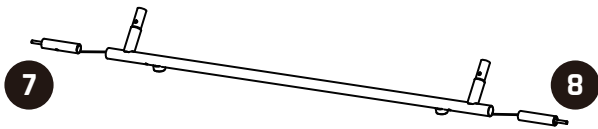

Rebounder

EXIT Multistation 124x90cm

 **WARNING**
CHOKING HAZARD
small parts
Adult assembly required
retain for future reference

EXIT Multistation 124x90cm

Rebounder

EXIT Multistation 124x90cm

66.43.12.01 1X

66.43.12.02 1X

66.43.12.03 2X

66.43.12.04 2X

66.43.12.05 2X

66.43.12.06 2X

66.43.12.07 1X

66.41.20.01 2X

69.23.05.28 2X

69.43.07.00 2X

66.43.23.11 1X

66.43.12.12 1X

66.43.12.13 1X

66.43.23.10 1X

66.43.23.12 1X

69.60.40.00 76X

69.43.03.18 4X