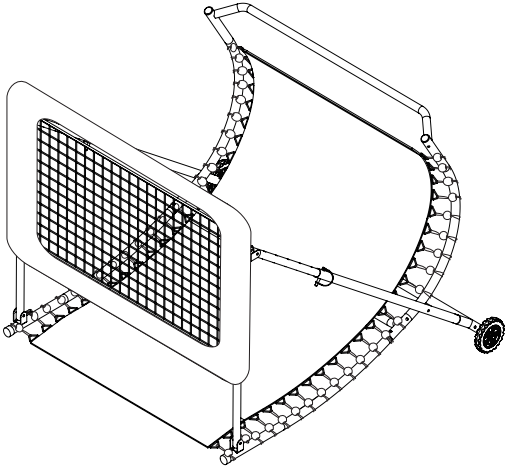

Rebounder

EXIT Multistation 124x90cm

 **WARNING**
CHOKING HAZARD
small parts
Adult assembly required
retain for future reference

EXIT Multistation 124x90cm

Rebounder

EXIT Multistation 124x90cm

66.43.12.01 1X