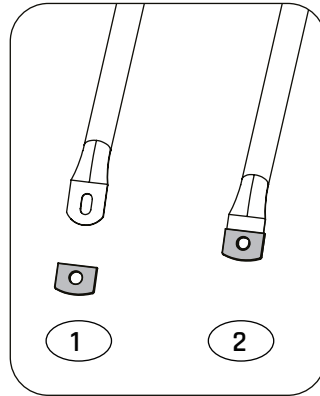

7

A1		630mm	2x	3		Ø8	2x
1		M8x40	1x	8		Cap	1x
	40mm			2		M8	1x