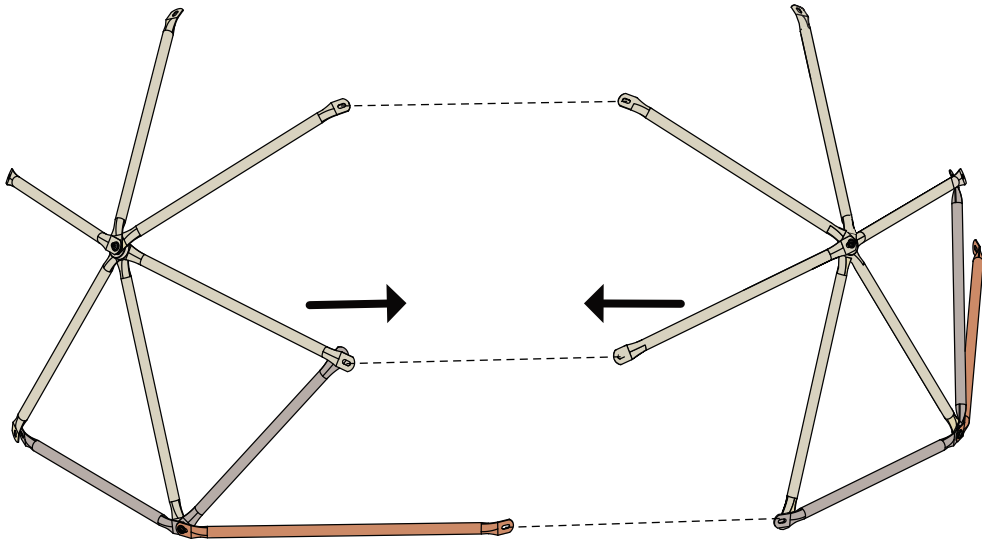

EXIT Metal Climbing Dome

Ø190cm/6ft

CE UK
CA

 **WARNING**
CHOKING HAZARD
small parts
Adult assembly required
retain for future reference

EXIT Metal Climbing Dome \varnothing 190cm/6ft

EXIT Metal Climbing Dome ø190cm/6ft

B1		875mm	4x
A1		630mm	8x
1		M8x40	4x
3		Ø8	8x
2		M8	4x
8		Cap	4x

3

x2

EXIT Metal Climbing Dome ø190cm/6ft

4

x2

x2

x2