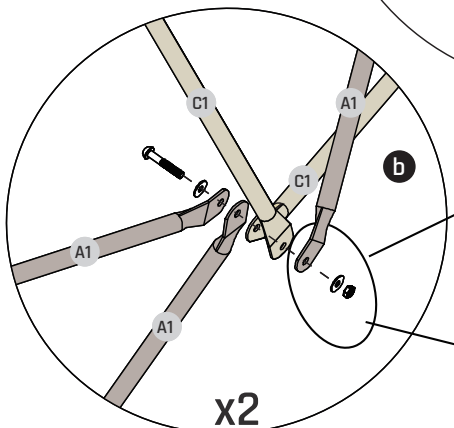

B1		875mm	4x
A1		630mm	8x
1		M8x40	4x
3		Ø8	8x
2		M8	4x
8		Cap	4x

3

x2

EXIT Metal Climbing Dome ø190cm/6ft

4

x2

x2

x2

- | | | | | | | | | |
|----|--|-------|-------|----|---|----|-----|----|
| A1 | | 630mm | 4x | 3 | | Ø8 | 8x | |
| 1 | | 40mm | M8x40 | 4x | 8 | | Cap | 4x |
| | | | | 2 | | M8 | 4x | |

5

6

A1		630mm 4x	3		Ø8	8x
1		40mm MBx40 4x	8		Cap	4x
			2		M8	4x