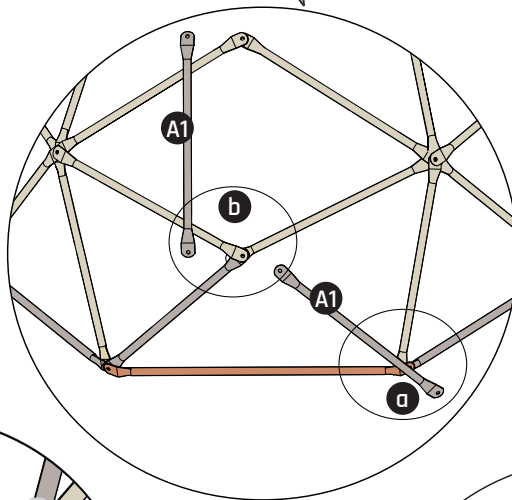

B1		875mm	4x
A1		630mm	8x
1		M8x40	4x
3		Ø8	8x
2		M8	4x
8		Cap	4x

3

x2

EXIT Metal Climbing Dome ø190cm/6ft

4

x2

x2

x2

- | | | | | | | | | |
|----|--|-------|-------|----|---|----|-----|----|
| A1 | | 630mm | 4x | 3 | | Ø8 | 8x | |
| 1 | | 40mm | M8x40 | 4x | 8 | | Cap | 4x |
| | | | | 2 | | M8 | 4x | |

5

6

A1		630mm 4x	3		Ø8	8x
1		40mm MBx40 4x	8		Cap	4x
			2		M8	4x