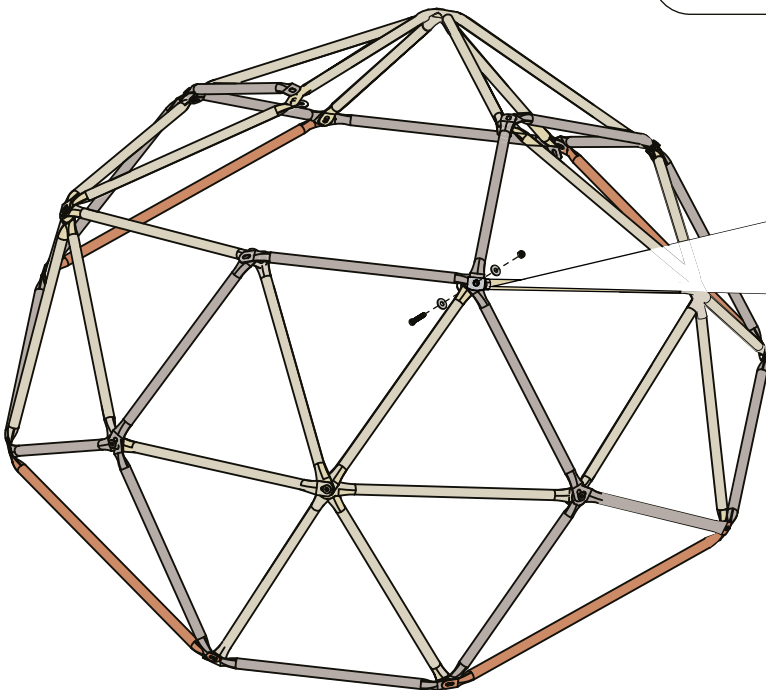

7

A1		630mm	2x	3		Ø8	2x
1		M8x40	1x	8		Cap	1x
	40mm			2		M8	1x