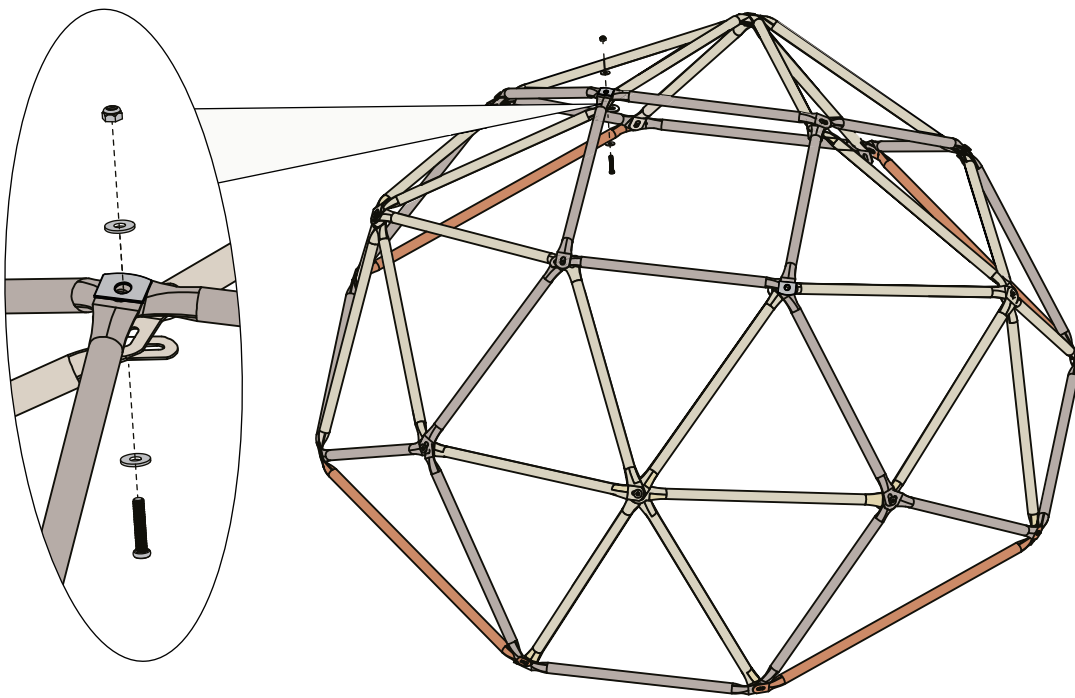

8

A1		630mm | 2x	3		Ø8 | 2x
1		M8x40 | 1x	8		Cap | 1x
			2		M8 | 1x