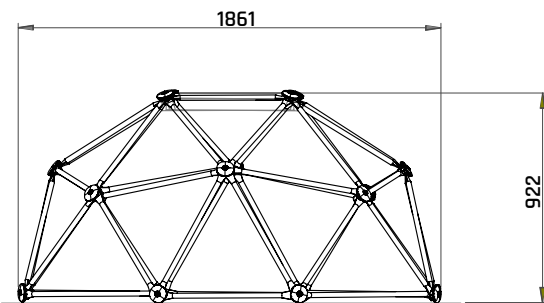

EXIT Metal Climbing Dome

Ø190cm/6ft

CE UK
CA

 **WARNING**
CHOKING HAZARD
small parts
Adult assembly required
retain for future reference

EXIT Metal Climbing Dome \varnothing 190cm/6ft

EXIT Metal Climbing Dome ø190cm/6ft

- A1  630mm

69.48.19.01	20x
-------------	-----
- A2  875mm

69.48.19.02	1x*
-------------	-----
- B1  875mm

69.48.19.03	4x
-------------	----
- C1  665mm

69.48.19.04	24x
-------------	-----
- D1 

69.48.21.80	4x
-------------	----

B1		875mm	4x
A1		630mm	8x
1		M8x40	4x
3		Ø8	8x
2		M8	4x
8		Cap	4x

3

x2

EXIT Metal Climbing Dome ø190cm/6ft

4

x2

x2

x2