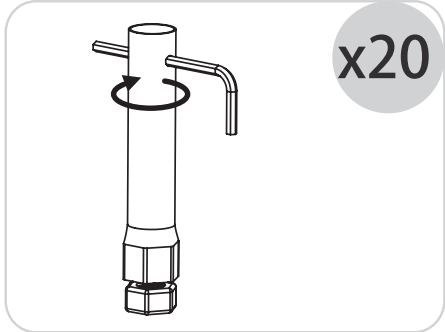

9

A2		875mm	1x	3		Ø8	4x
1		M8x40	2x	8		Cap	2x
7		Tool	2x	6		Tool	1x
				2		M8	2x

EXIT Metal Climbing Dome ø190cm/6ft

10

- | | | | | | | | |
|----------|---|----|-----|----------|---|----------------|-----|
| 2 |  | M8 | 20x | 5 |  | Climbing Stone | 20x |
| 3 |  | Ø8 | 20x | 4 |  | Cover | 20x |