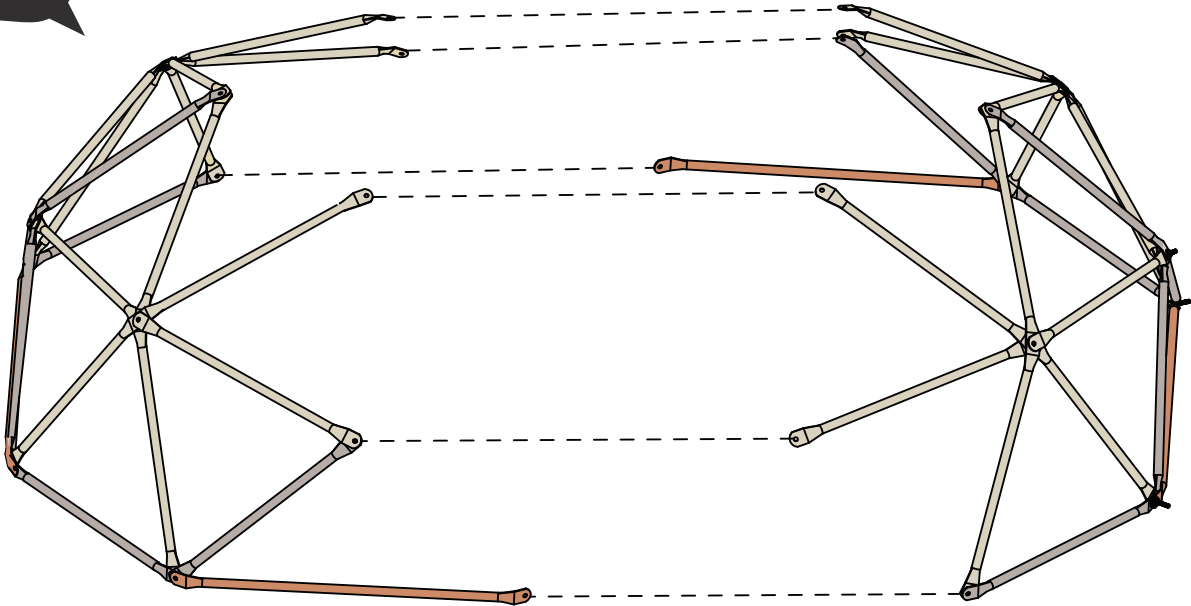

EXIT Metal Climbing Dome

Ø190cm/6ft

CE UK
CA

 **WARNING**
CHOKING HAZARD
small parts
Adult assembly required
retain for future reference

EXIT Metal Climbing Dome \varnothing 190cm/6ft

EXIT Metal Climbing Dome ø190cm/6ft

B1		875mm	4x
A1		630mm	8x
1		M8x40	4x
3		Ø8	8x
2		M8	4x
8		Cap	4x

3

x2

EXIT Metal Climbing Dome ø190cm/6ft

4

x2

x2

x2

- | | | | | | | | | |
|----|--|-------|-------|----|---|----|-----|----|
| A1 | | 630mm | 4x | 3 | | Ø8 | 8x | |
| 1 | | 40mm | M8x40 | 4x | 8 | | Cap | 4x |
| | | | | 2 | | M8 | 4x | |

5

6

A1		630mm 4x	3		Ø8	8x
1		40mm MBx40 4x	8		Cap	4x
			2		M8	4x