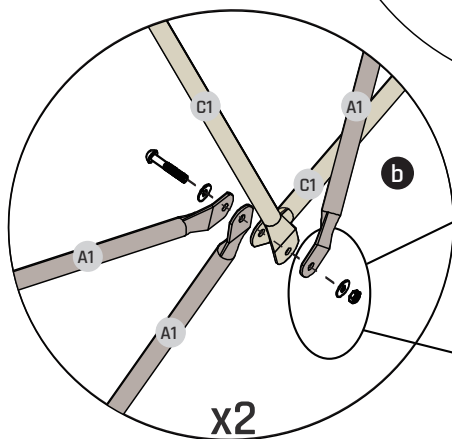

B1		875mm	4x
A1		630mm	8x
1		M8x40	4x
3		Ø8	8x
2		M8	4x
8		Cap	4x

3

x2

EXIT Metal Climbing Dome ø190cm/6ft

4

x2

x2

x2

- | | | | | | | | | |
|----|--|-------|-------|----|---|----|-----|----|
| A1 | | 630mm | 4x | 3 | | Ø8 | 8x | |
| 1 | | 40mm | M8x40 | 4x | 8 | | Cap | 4x |
| | | | | 2 | | M8 | 4x | |

5

6

A1		630mm 4x	3		Ø8	8x
1		40mm MBx40 4x	8		Cap	4x
			2		M8	4x