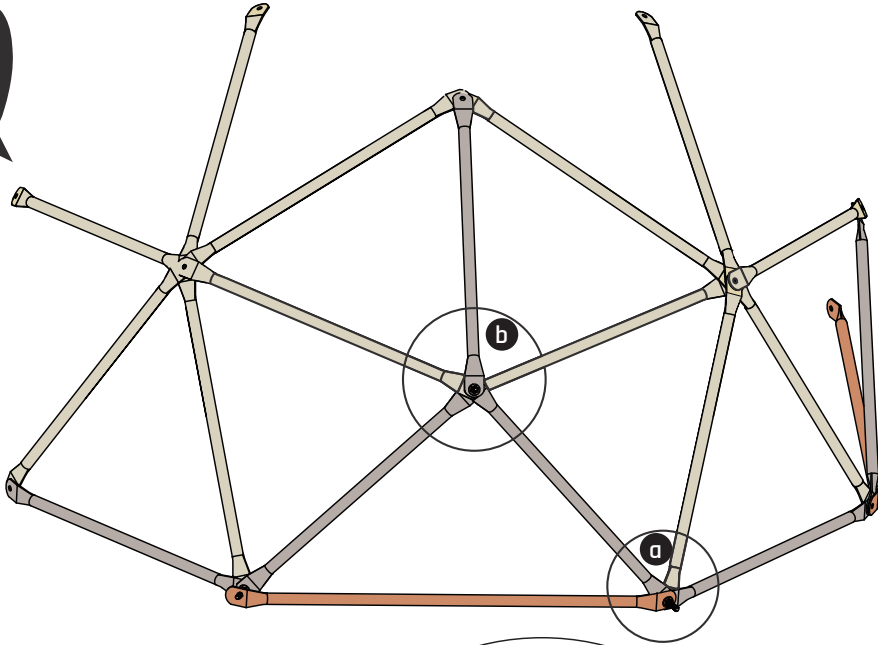

B1		875mm	4x
A1		630mm	8x
1		M8x40	4x
3		Ø8	8x
2		M8	4x
8		Cap	4x

3

x2

EXIT Metal Climbing Dome ø190cm/6ft

4

x2

x2

x2

- | | | | | | | | | |
|----|--|-------|-------|----|---|----|-----|----|
| A1 | | 630mm | 4x | 3 | | Ø8 | 8x | |
| 1 | | 40mm | M8x40 | 4x | 8 | | Cap | 4x |
| | | | | 2 | | M8 | 4x | |

5

6

A1		630mm 4x	3		Ø8	8x
1		40mm MBx40 4x	8		Cap	4x
			2		M8	4x