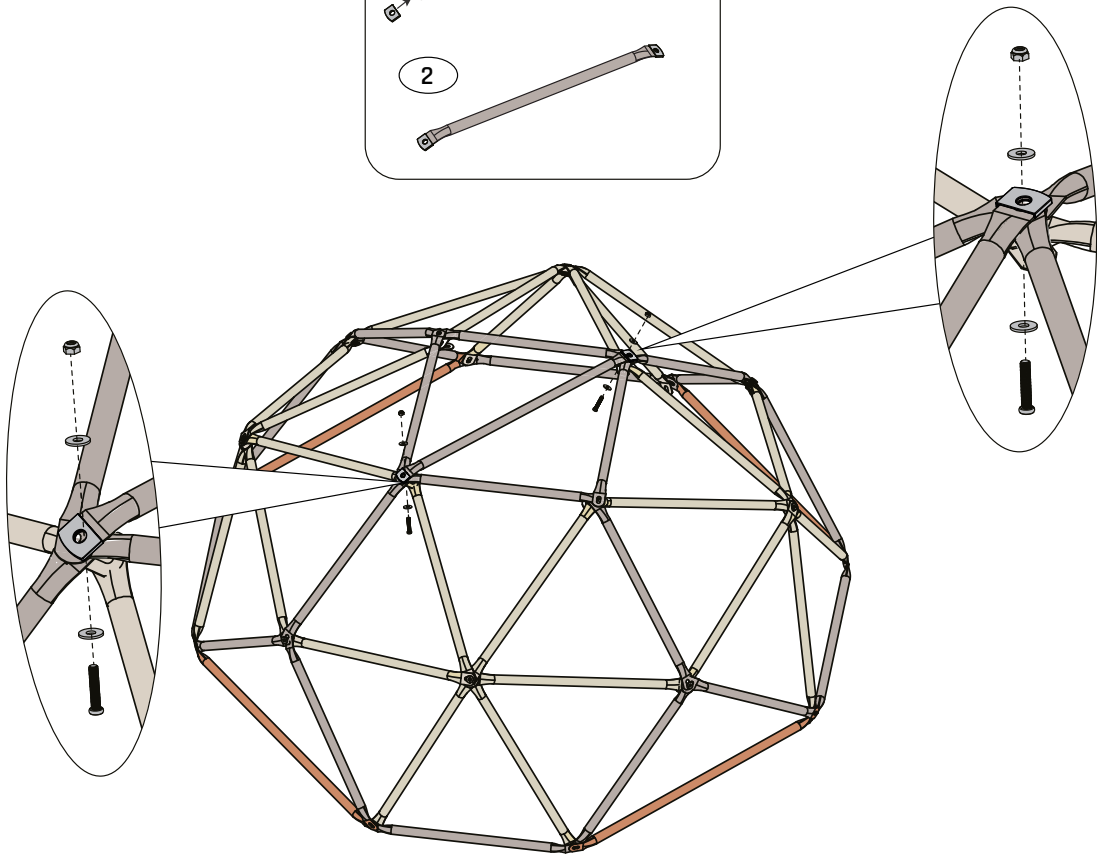

9

A2		875mm	1x	3		Ø8	4x
1		M8x40	2x	8		Cap	2x
7		Tool	2x	6		Tool	1x
				2		M8	2x