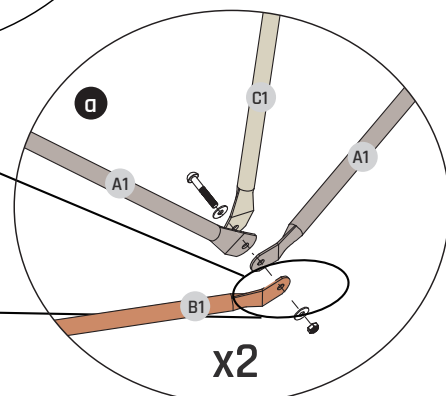

EXIT Metal Climbing Dome

Ø190cm/6ft

CE UK
CA

 **WARNING**
CHOKING HAZARD
small parts
Adult assembly required
retain for future reference

EXIT Metal Climbing Dome \varnothing 190cm/6ft

EXIT Metal Climbing Dome ø190cm/6ft

B1		875mm	4x
A1		630mm	8x
1		M8x40	4x
3		Ø8	8x
2		M8	4x
8		Cap	4x

3

x2

EXIT Metal Climbing Dome ø190cm/6ft

4

x2

x2

x2

- | | | | | | | | | |
|----|--|-------|-------|----|---|----|-----|----|
| A1 | | 630mm | 4x | 3 | | Ø8 | 8x | |
| 1 | | 40mm | M8x40 | 4x | 8 | | Cap | 4x |
| | | | | 2 | | M8 | 4x | |

5

6

A1		630mm 4x	3		Ø8	8x
1		40mm MBx40 4x	8		Cap	4x
			2		M8	4x