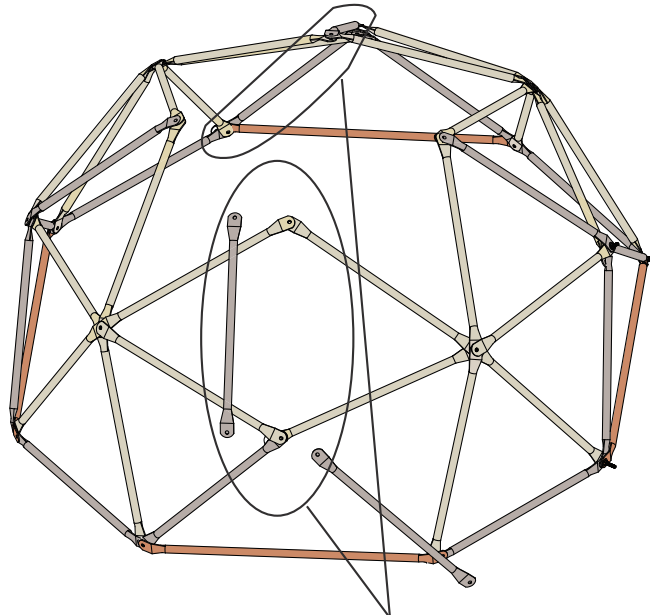

6

A1		630mm 4x	3		Ø8	8x
1		40mm MBx40 4x	8		Cap	4x
			2		M8	4x