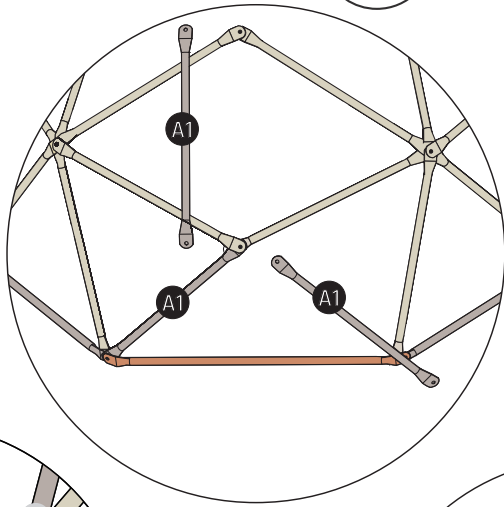

EXIT Metal Climbing Dome

Ø190cm/6ft

CE UK
CA

 **WARNING**
CHOKING HAZARD
small parts
Adult assembly required
retain for future reference

EXIT Metal Climbing Dome \varnothing 190cm/6ft

EXIT Metal Climbing Dome ø190cm/6ft

B1		875mm	4x
A1		630mm	8x
1		M8x40	4x
3		Ø8	8x
2		M8	4x
8		Cap	4x

3

x2

EXIT Metal Climbing Dome ø190cm/6ft

4

x2

x2

x2

- | | | | | | | | | |
|----|--|-------|-------|----|---|----|-----|----|
| A1 | | 630mm | 4x | 3 | | Ø8 | 8x | |
| 1 | | 40mm | M8x40 | 4x | 8 | | Cap | 4x |
| | | | | 2 | | M8 | 4x | |

5

6

A1		630mm 4x	3		Ø8	8x
1		40mm MBx40 4x	8		Cap	4x
			2		M8	4x