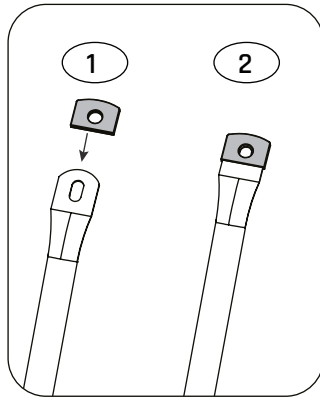

B1		875mm	4x
A1		630mm	8x
1		M8x40	4x
3		Ø8	8x
2		M8	4x
8		Cap	4x

3

x2

EXIT Metal Climbing Dome ø190cm/6ft

4

x2

x2

x2

- | | | | | | | | | |
|----|--|-------|-------|----|---|----|-----|----|
| A1 | | 630mm | 4x | 3 | | Ø8 | 8x | |
| 1 | | 40mm | M8x40 | 4x | 8 | | Cap | 4x |
| | | | | 2 | | M8 | 4x | |

5

6

A1		630mm 4x	3		Ø8	8x
1		40mm MBx40 4x	8		Cap	4x
			2		M8	4x

7

- | | | | | | | | |
|----|------|-------|----|---|--|-----|----|
| A1 | | 630mm | 2x | 3 | | Ø8 | 2x |
| 1 | | M8x40 | 1x | 8 | | Cap | 1x |
| | 40mm | | | 2 | | M8 | 1x |

8

A1		630mm 2x	3		Ø8 2x
1		M8x40 1x	8		Cap 1x
			2		M8 1x

9

A2		875mm	1x	3		Ø8	4x
1		M8x40	2x	8		Cap	2x
7		Tool	2x	6		Tool	1x
				2		M8	2x

EXIT Metal Climbing Dome ø190cm/6ft

10

- | | | | | | | | |
|----------|---|----|-----|----------|---|----------------|-----|
| 2 |  | M8 | 20x | 5 |  | Climbing Stone | 20x |
| 3 |  | Ø8 | 20x | 4 |  | Cover | 20x |