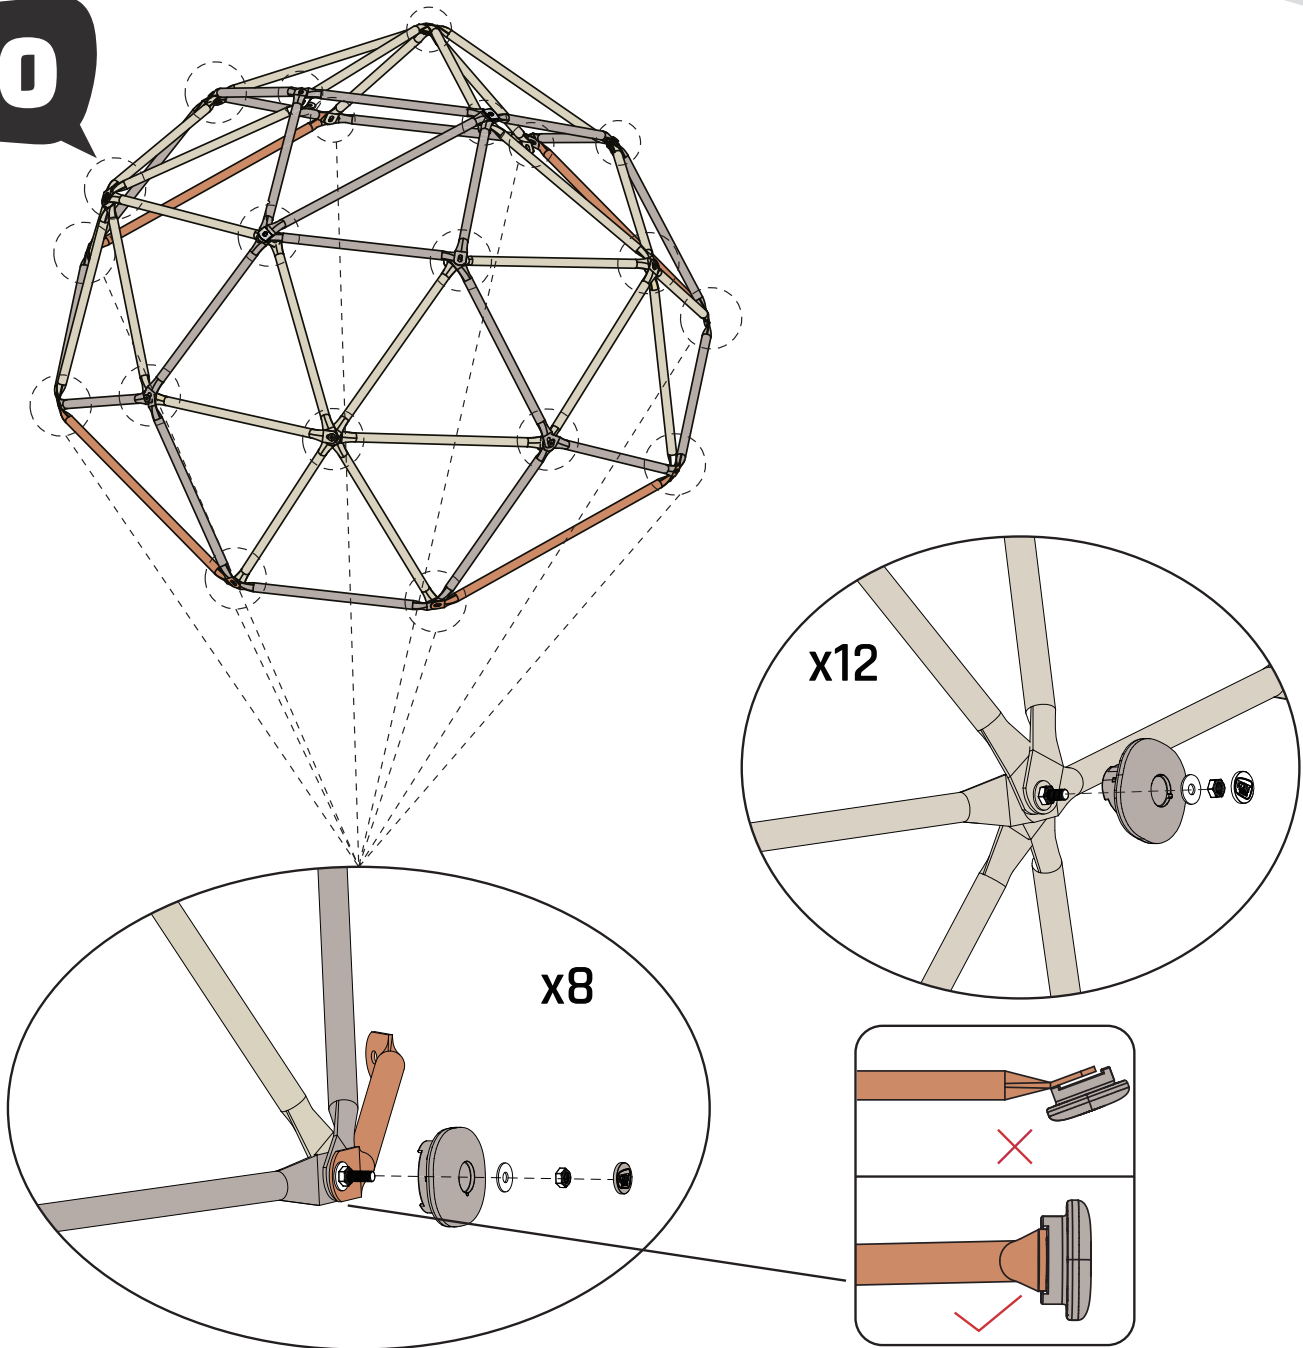

EXIT Metal Climbing Dome

Ø190cm/6ft

CE UK
CA

 **WARNING**
CHOKING HAZARD
small parts
Adult assembly required
retain for future reference

EXIT Metal Climbing Dome \varnothing 190cm/6ft

EXIT Metal Climbing Dome ø190cm/6ft

7

- | | | | | | | | |
|----|------|-------|----|---|--|-----|----|
| A1 | | 630mm | 2x | 3 | | Ø8 | 2x |
| 1 | | M8x40 | 1x | 8 | | Cap | 1x |
| | 40mm | | | 2 | | M8 | 1x |

8

A1		630mm 2x	3		Ø8 2x
1		M8x40 1x	8		Cap 1x
			2		M8 1x

9

A2		875mm	1x	3		Ø8	4x
1		M8x40	2x	8		Cap	2x
7		Tool	2x	6		Tool	1x
				2		M8	2x

EXIT Metal Climbing Dome ø190cm/6ft

10

- | | | | | | | | |
|----------|---|----|-----|----------|---|----------------|-----|
| 2 |  | M8 | 20x | 5 |  | Climbing Stone | 20x |
| 3 |  | Ø8 | 20x | 4 |  | Cover | 20x |