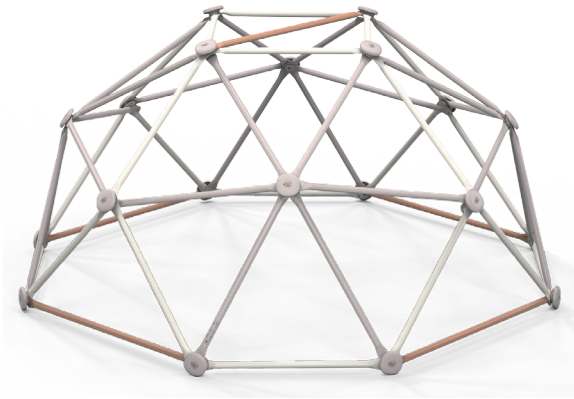

EXIT Metal Climbing Dome

Ø190cm/6ft

CE UK
CA

 **WARNING**
CHOKING HAZARD
small parts
Adult assembly required
retain for future reference

EXIT Metal Climbing Dome \varnothing 190cm/6ft

EXIT Metal Climbing Dome ø190cm/6ft

*

BOX REFERENCE:	XX.XXX
PRODUCTION ID:	XXX XXX

1

x4

C1		665mm	24x
1		M8x40	4x
2		M8	4x
3		Ø8	8x
8		Cap	4x

EXIT Metal Climbing Dome ø190cm/6ft

2

x4

B1		875mm	4x
A1		630mm	8x
1		M8x40	4x
3		Ø8	8x
2		M8	4x
8		Cap	4x

3

x2

EXIT Metal Climbing Dome ø190cm/6ft

4

x2

x2

x2