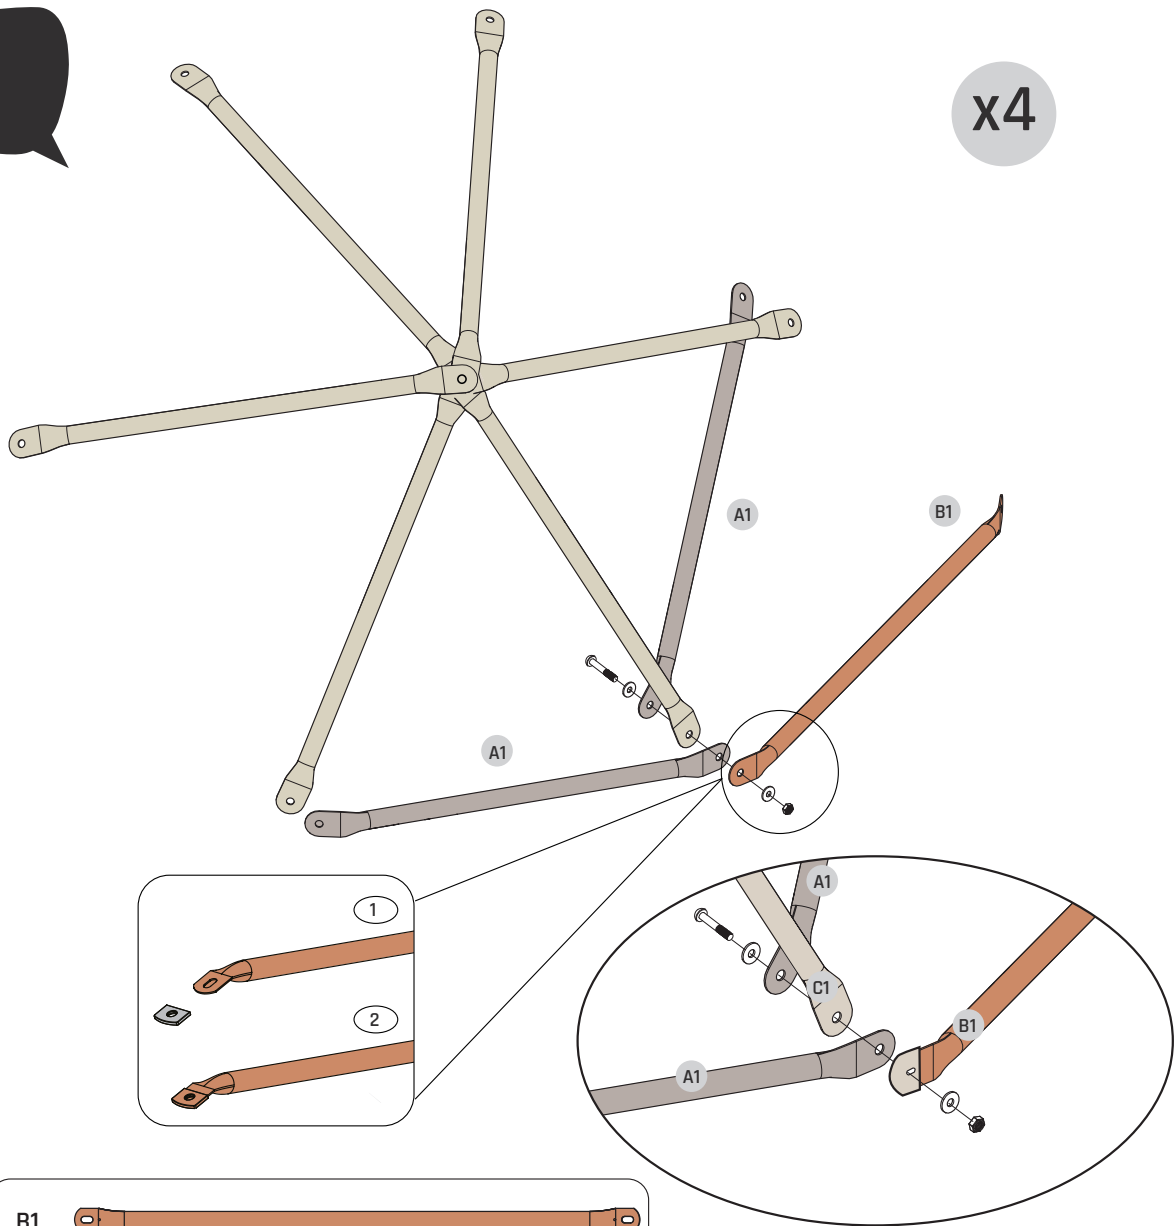

EXIT Metal Climbing Dome

Ø190cm/6ft

CE UK
CA

 **WARNING**
CHOKING HAZARD
small parts
Adult assembly required
retain for future reference

EXIT Metal Climbing Dome \varnothing 190cm/6ft

EXIT Metal Climbing Dome ø190cm/6ft

*

BOX REFERENCE:	XX.XXX
PRODUCTION ID:	XXX XXX

1

x4

C1		665mm	24x
1		M8x40	4x
2		M8	4x
3		Ø8	8x
8		Cap	4x

EXIT Metal Climbing Dome ø190cm/6ft

2

x4

B1		875mm	4x
A1		630mm	8x
1		M8x40	4x
3		Ø8	8x
2		M8	4x
8		Cap	4x

3

x2

EXIT Metal Climbing Dome ø190cm/6ft

4

x2

x2

x2