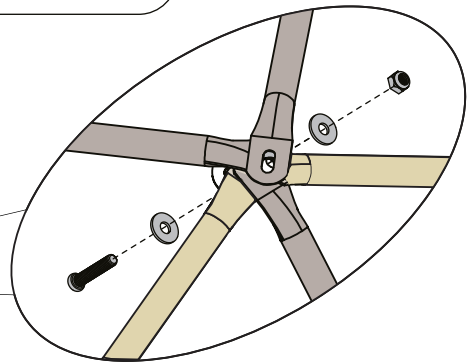

B1		875mm	4x
A1		630mm	8x
1		M8x40	4x
3		Ø8	8x
2		M8	4x
8		Cap	4x

3

x2

EXIT Metal Climbing Dome ø190cm/6ft

4

x2

x2

x2

- | | | | | | | | | |
|----|--|-------|-------|----|---|----|-----|----|
| A1 | | 630mm | 4x | 3 | | Ø8 | 8x | |
| 1 | | 40mm | M8x40 | 4x | 8 | | Cap | 4x |
| | | | | 2 | | M8 | 4x | |

5

6

A1		630mm 4x	3		Ø8	8x
1		40mm MBx40 4x	8		Cap	4x
			2		M8	4x

7

- | | | | | | | | |
|----|------|-------|----|---|--|-----|----|
| A1 | | 630mm | 2x | 3 | | Ø8 | 2x |
| 1 | | M8x40 | 1x | 8 | | Cap | 1x |
| | 40mm | | | 2 | | M8 | 1x |

8

A1		630mm 2x	3		Ø8 2x
1		M8x40 1x	8		Cap 1x
			2		M8 1x