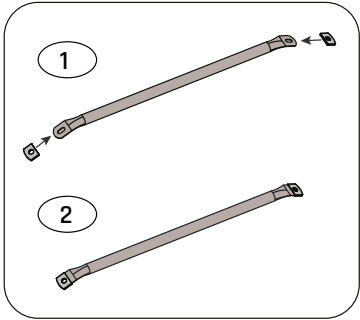

9

A2		875mm	1x	3		Ø8	4x
1		M8x40	2x	8		Cap	2x
7		Tool	2x	6		Tool	1x
				2		M8	2x