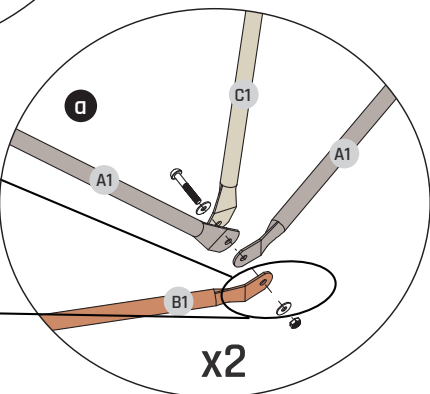

EXIT Metal Climbing Dome

Ø190cm/6ft

CE UK
CA

 **WARNING**
CHOKING HAZARD
small parts
Adult assembly required
retain for future reference

EXIT Metal Climbing Dome \varnothing 190cm/6ft

EXIT Metal Climbing Dome ø190cm/6ft

B1		875mm	4x
A1		630mm	8x
1		M8x40	4x
3		Ø8	8x
2		M8	4x
8		Cap	4x

3

x2

EXIT Metal Climbing Dome ø190cm/6ft

4

x2

x2

x2

- | | | | | | | | | |
|----|--|-------|-------|----|---|----|-----|----|
| A1 | | 630mm | 4x | 3 | | Ø8 | 8x | |
| 1 | | 40mm | M8x40 | 4x | 8 | | Cap | 4x |
| | | | | 2 | | M8 | 4x | |

5

6

A1		630mm 4x	3		Ø8	8x
1		40mm MBx40 4x	8		Cap	4x
			2		M8	4x