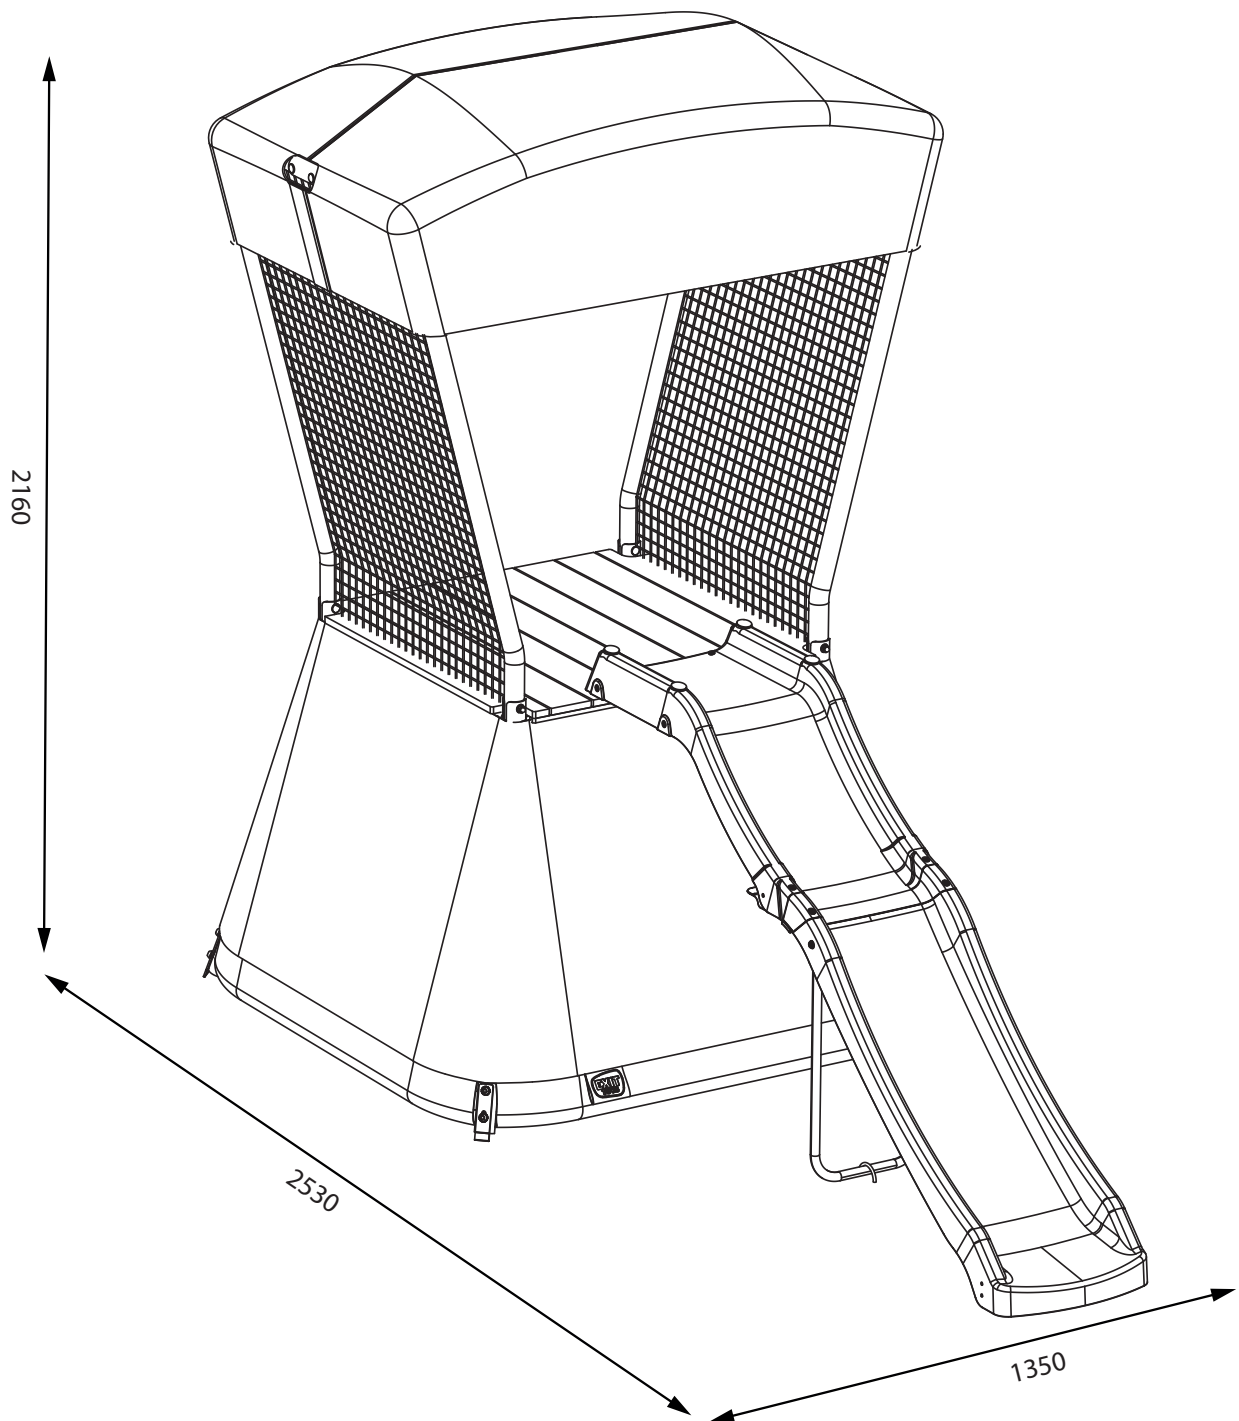

Ivy

EXIT Play-tower (+ swing)

 **WARNING**
CHOKING HAZARD
small parts
Adult assembly required
retain for future reference

EXIT Ivy Product overview

ASSEMBLY
VIDEO

SCAN
ME!

Tower part 1

68.53.20.01 2x