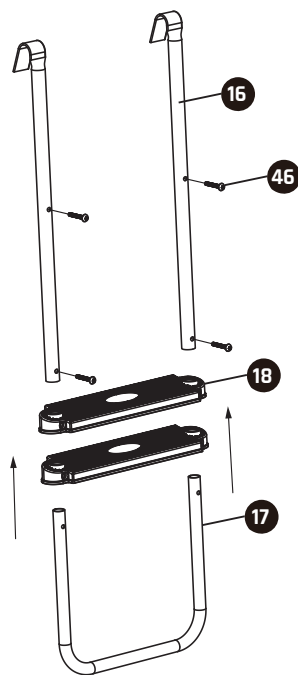

68.53.80.01 2x

68.53.80.02 2x

68.53.00.01 1x*

68.53.00.02 1x

B12	B13	B14
M6x45 4x	M8x60 8x	M8x50 4x
B15	B16	B17
M8 4x	M8 4x	M6x15 4x
B18	B19	B20
M8 8x	M8 12x	M8 12x
B21	B22	B23
M10 4x	M8x30 4x	Tool 1x

* BOX REFERENCE: XX.XX.XX
PRODUCTION ID: XXX XXX

7

8

9

10

11

12

13

14

Tower part 2

1

2

3

4

5

6

7

8

9

10

11

12

13

14

15