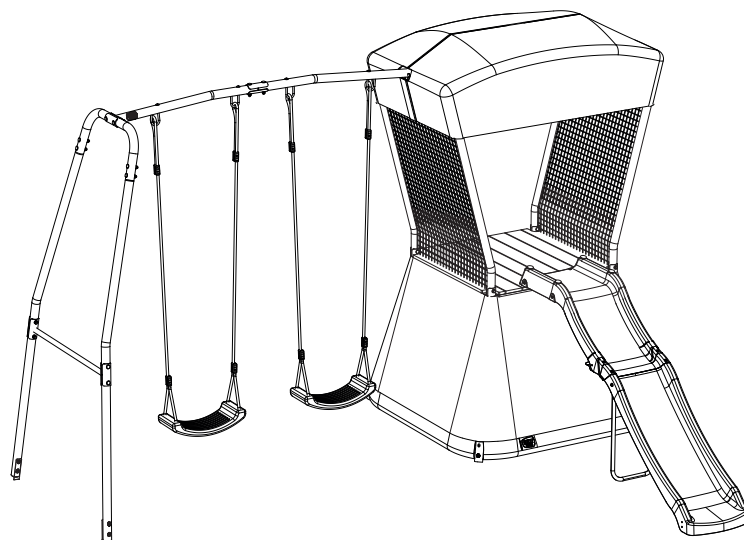

Ivy

EXIT Play-tower (+ swing)

 **WARNING**
CHOKING HAZARD
small parts
Adult assembly required
retain for future reference

EXIT Ivy Product overview

ASSEMBLY
VIDEO

SCAN
ME!

Tower part 1

68.53.20.01 2x