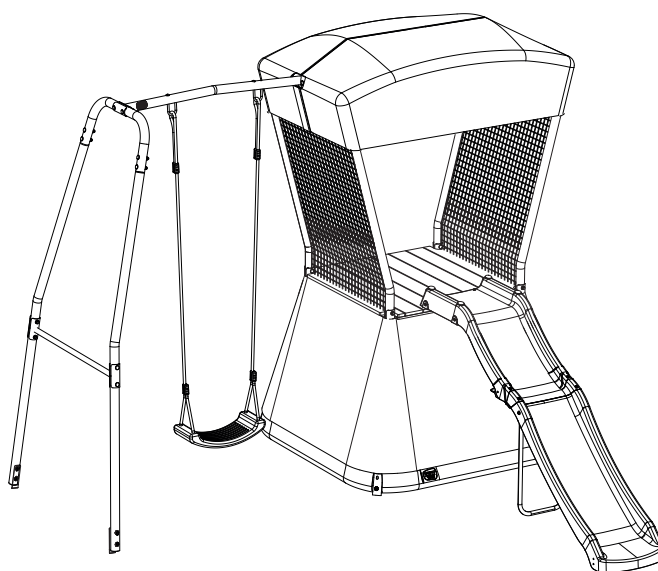

Ivy

EXIT Play-tower (+ swing)

 **WARNING**
CHOKING HAZARD
small parts
Adult assembly required
retain for future reference

EXIT Ivy Product overview

ASSEMBLY
VIDEO

SCAN
ME!

Tower part 1

68.53.20.01 2x