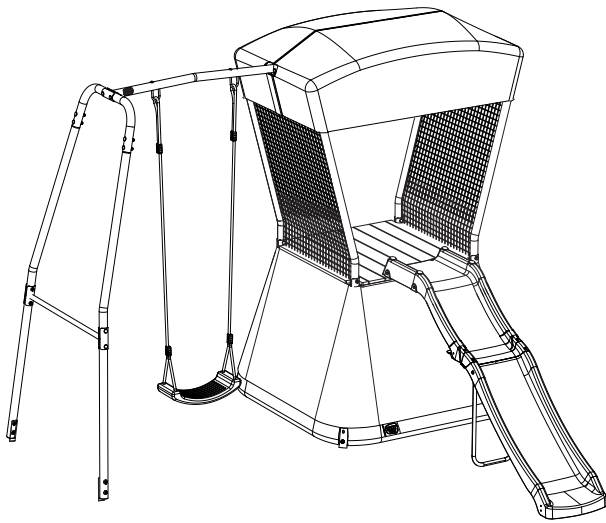

Ivy

EXIT Play-tower (+ swing)

 **WARNING**
CHOKING HAZARD
small parts
Adult assembly required
retain for future reference

EXIT Ivy Product overview

ASSEMBLY
VIDEO

SCAN
ME!

Tower part 1

68.53.20.01 2x