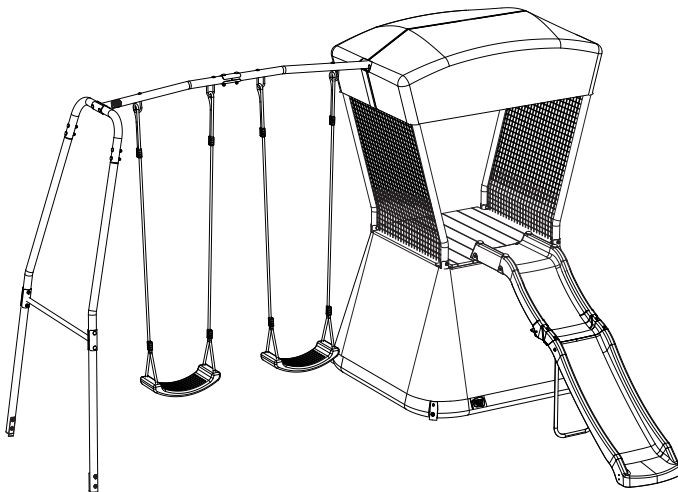

Ivy

EXIT Play-tower (+ swing)

 **WARNING**
CHOKING HAZARD
small parts
Adult assembly required
retain for future reference

EXIT Ivy Product overview

ASSEMBLY
VIDEO

SCAN
ME!

Tower part 1

68.53.20.01 2x