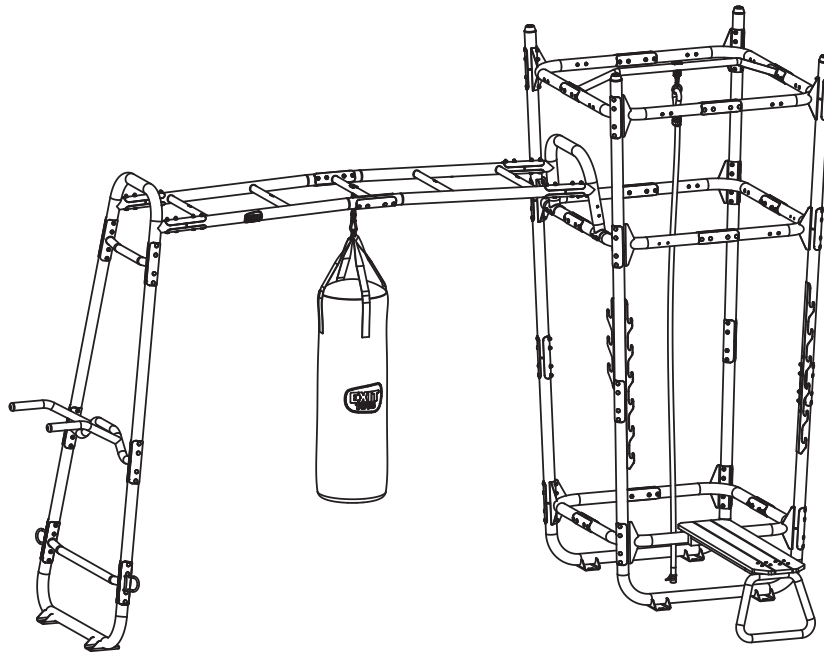

1

1X

2

1X

3

54.90.30.00 1X

4

1X