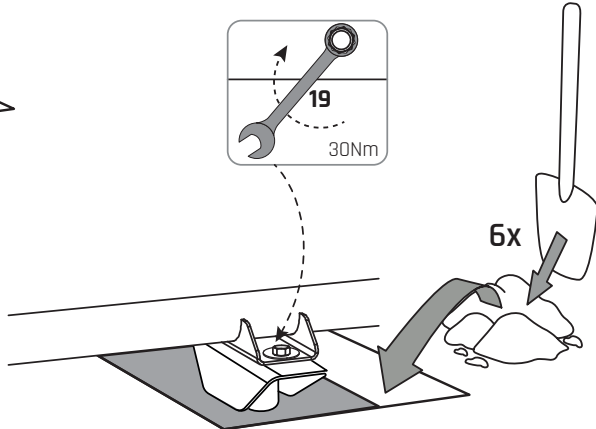

All screws on the Tower

1

61.90.22.00 1X

2

54.90.22.10 1X

3

61.90.22.20 1X

4