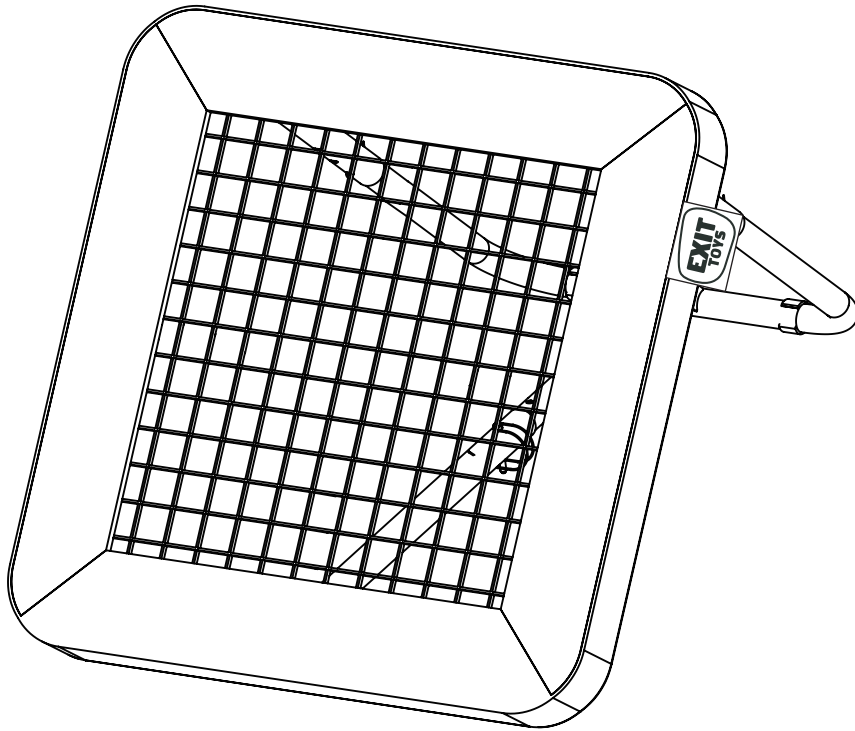

Rebounder

EXIT Multisport M

 **WARNING**
CHOKING HAZARD
small parts
Adult assembly required
retain for future reference

EXIT Multisport M

Rebounder

EXIT Multisport M

1

69.43.01.99 1X