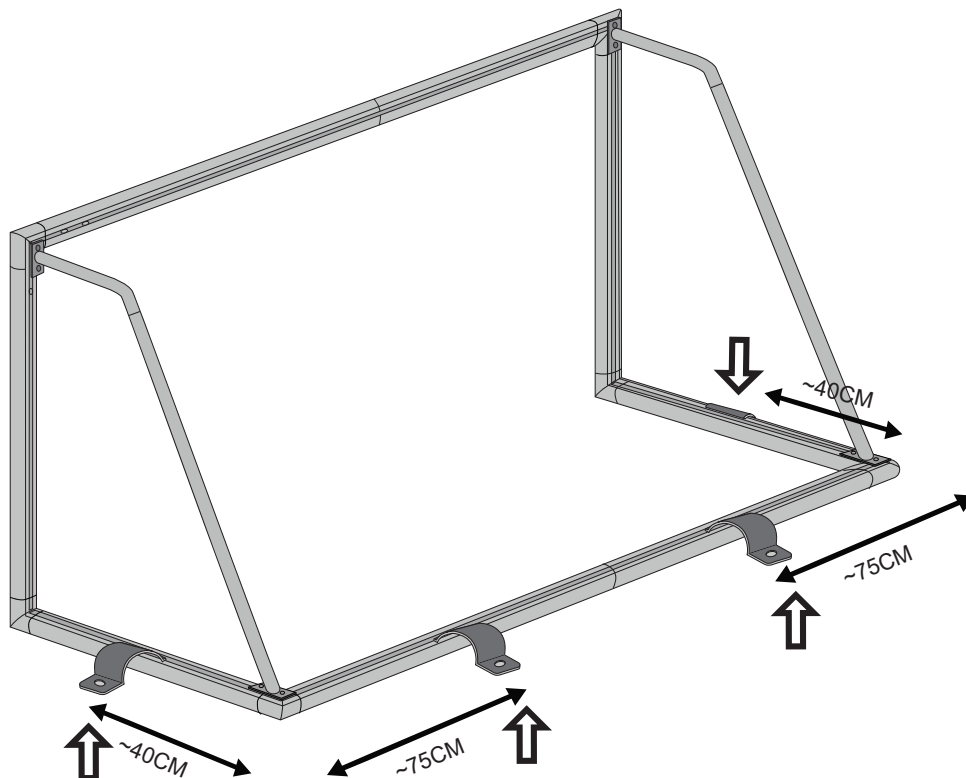

# Soccer Goal

EXIT Scala 220x120

7

8

**9**

**10**

Red label in the upper left corner of the nets

11

It should not be used as a wall or a fence by means of the accessories and/or equipment. Any construction should be made in accordance with the instructions.

It is not safe to use the goal as a support for a net or other equipment.

It is not safe to use the goal as a support for a net or other equipment.

It is not safe to use the goal as a support for a net or other equipment.

**12**

13

**14**

15