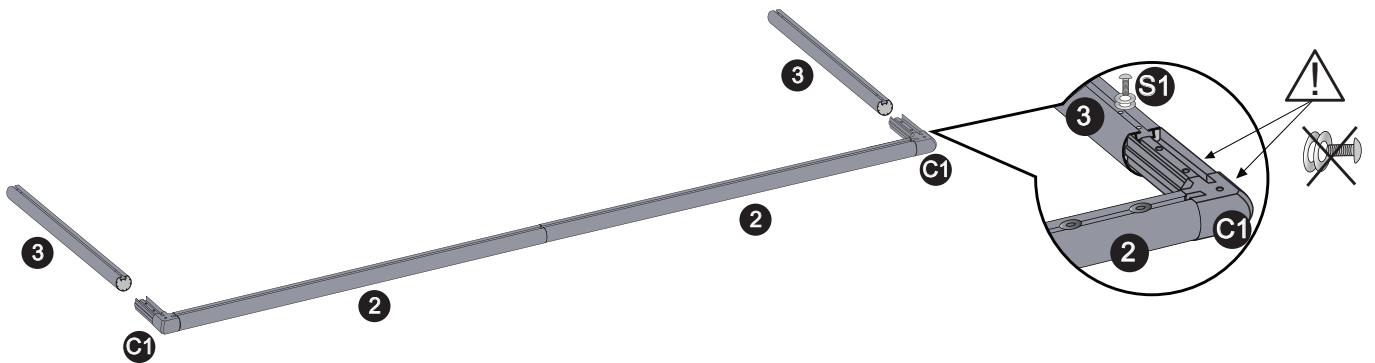

# Soccer Goal

EXIT Scala 220x120

# Soccer Goal

EXIT Scala 220x120

3

4

**5**

**6**

# Soccer Goal

EXIT Scala 220x120

7

8

**9**

**10**

Red label in the upper left corner of the nets

11