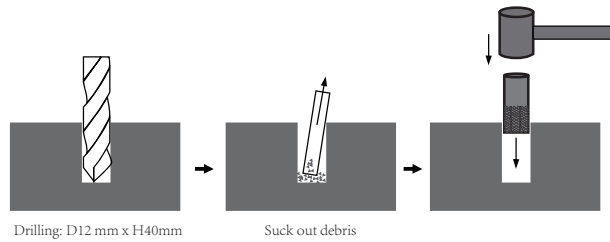

# Soccer Goal

EXIT Scala 220x120

7

8

**9**

**10**

Red label in the upper left corner of the nets

11

It should not be used as a wall or a fence by means of the accessories and/or equipment. Any construction should be made in accordance with the instructions.

It is not safe to use the goal as a support for a net or other equipment.

It is not safe to use the goal as a support for a net or other equipment.

It is not safe to use the goal as a support for a net or other equipment.

**12**

13

**14**

15