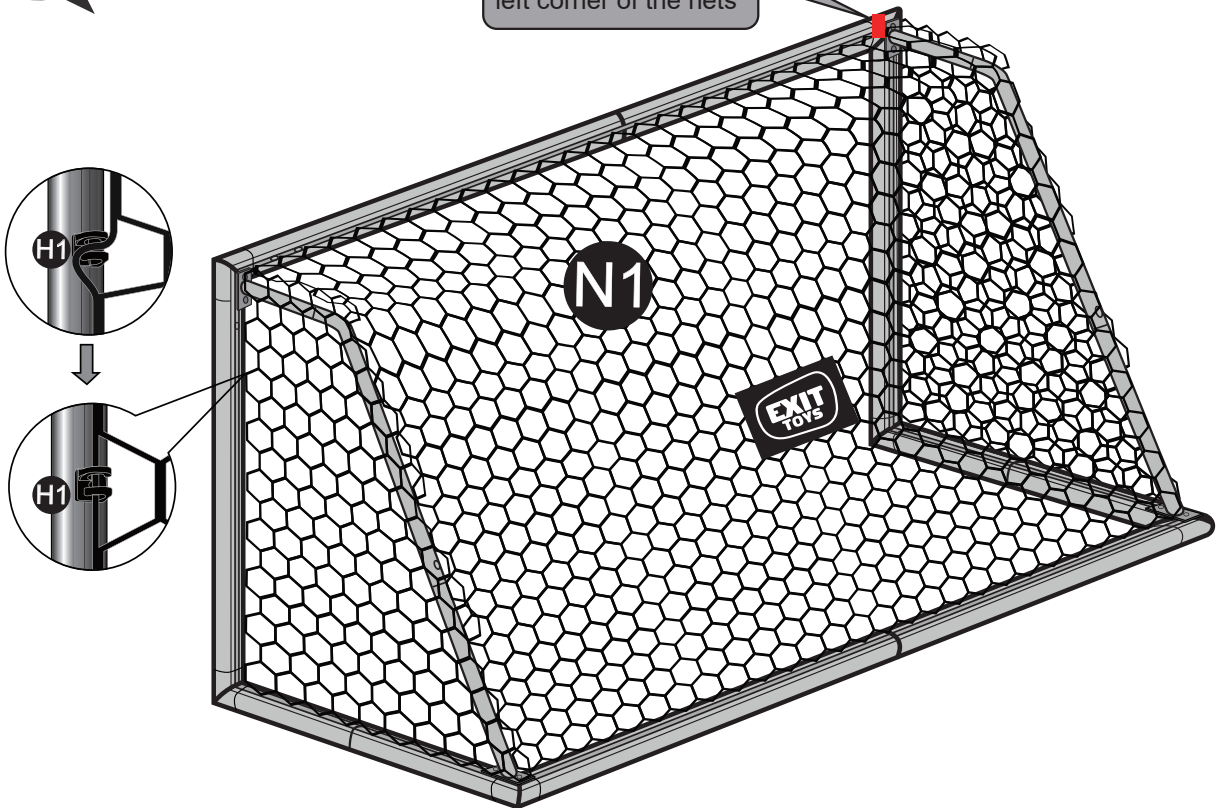

# Soccer Goal

EXIT Scala 220x120

3

4

**5**

**6**

# Soccer Goal

EXIT Scala 220x120

7

8

**9**

**10**

Red label in the upper left corner of the nets

11