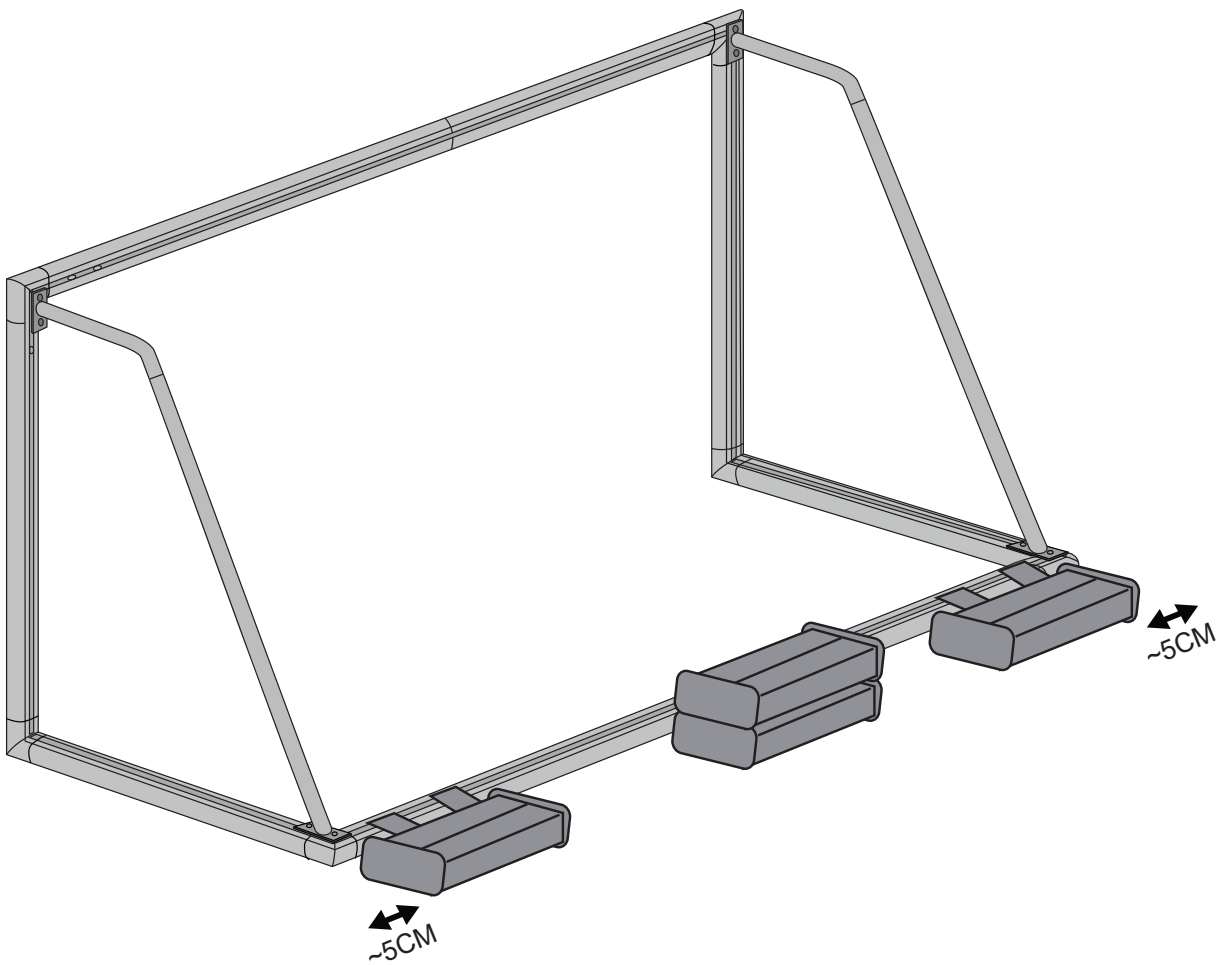

## EXIT Scala 220x120

# Soccer Goal

EXIT Scala 220x120

7

8

**9**

**10**

Red label in the upper left corner of the nets

11

It is not safe to use the goal as a support for a net or other equipment.

It is not safe to use the goal as a support for a net or other equipment.

**12**

13

**14**

15