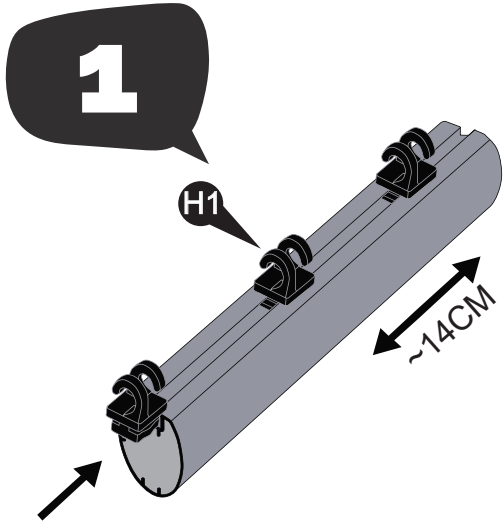

# Soccer Goal

EXIT Scala 220x120

 **WARNING**  
CHOKING HAZARD  
small parts  
Adult assembly required  
retain for future reference

## EXIT Scala 220x120

# Soccer Goal

EXIT Scala 220x120

# Soccer Goal

EXIT Scala 220x120

7

8

**9**

**10**

Red label in the upper left corner of the nets

11