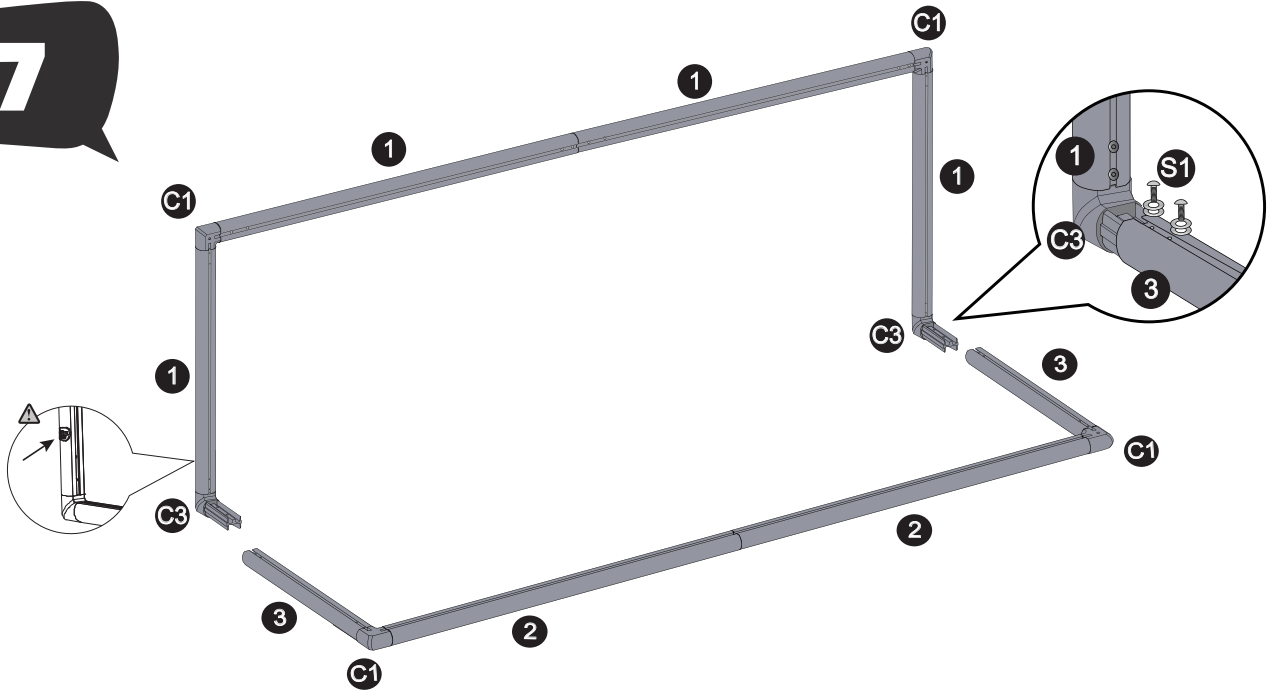

# Soccer Goal

EXIT Scala 220x120

# Soccer Goal

EXIT Scala 220x120

3

4

**5**

**6**

# Soccer Goal

EXIT Scala 220x120

7

8

**9**

**10**

Red label in the upper left corner of the nets

11