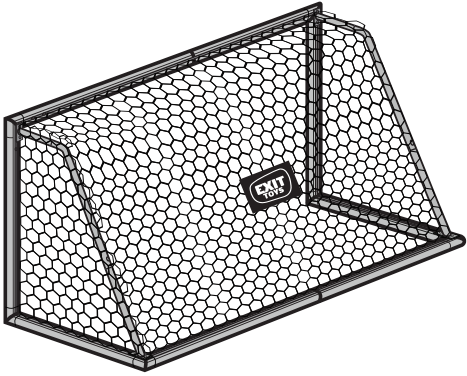

# Soccer Goal

EXIT Scala 220x120

 **WARNING**  
CHOKING HAZARD  
small parts  
Adult assembly required  
retain for future reference

## EXIT Scala 220x120

# Soccer Goal

EXIT Scala 220x120

# Soccer Goal

EXIT Scala 220x120

3

4

**5**

**6**