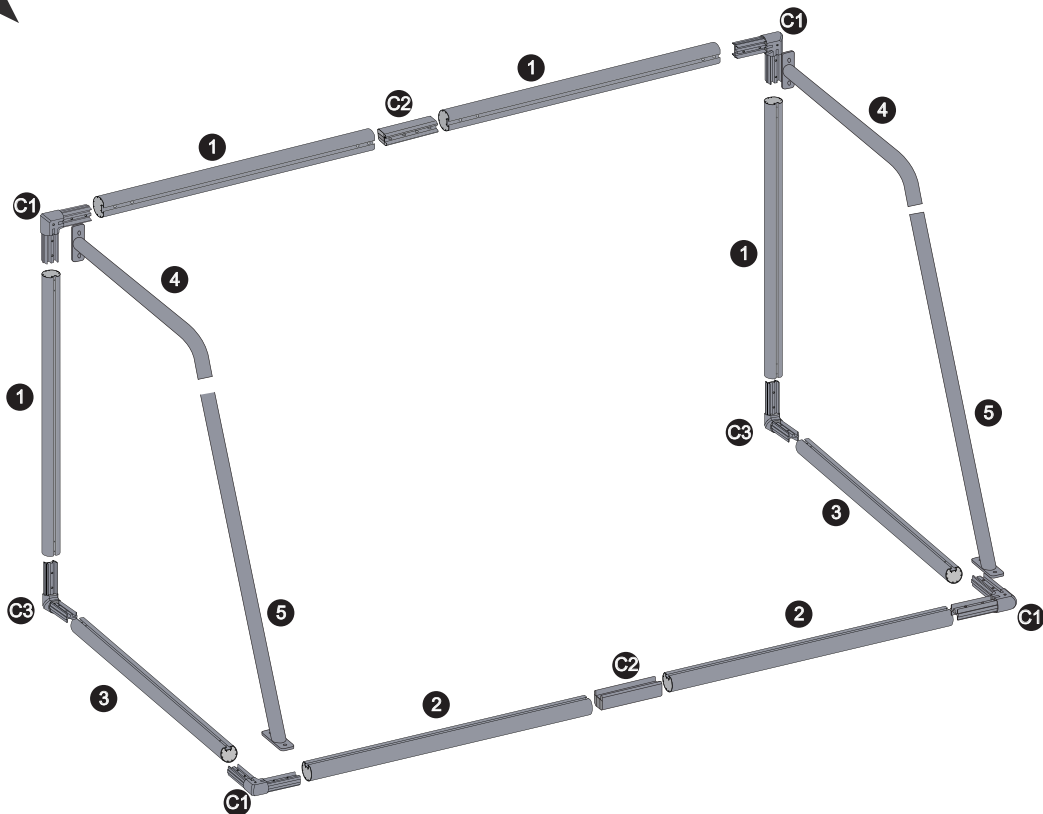

# Soccer Goal

EXIT Scala 220x120

 **WARNING**  
CHOKING HAZARD  
small parts  
Adult assembly required  
retain for future reference

## EXIT Scala 220x120

# Soccer Goal

EXIT Scala 220x120

# Soccer Goal

EXIT Scala 220x120

7

8

**9**

**10**

Red label in the upper left corner of the nets

11