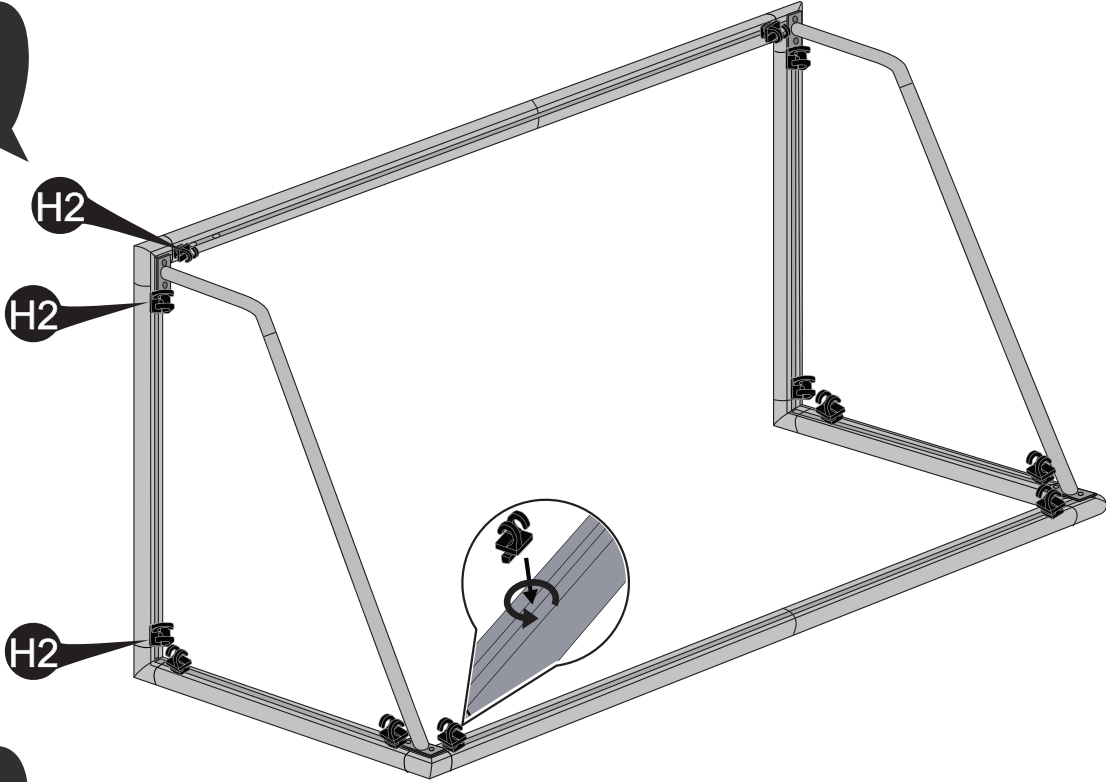

## EXIT Scala 220x120

# Soccer Goal

EXIT Scala 220x120

3

4

**5**

**6**

# Soccer Goal

EXIT Scala 220x120

7

8

**9**

**10**

Red label in the upper left corner of the nets

11