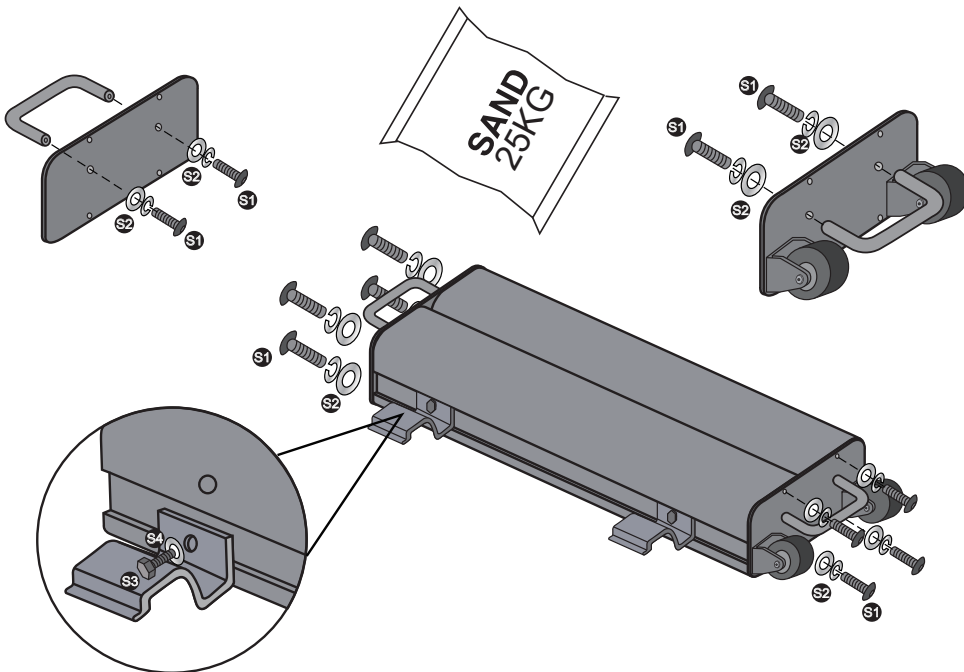

# Soccer Goal

EXIT Scala 220x120

7

8

**9**

**10**

Red label in the upper left corner of the nets

11

It should not be used as a wall or a fence by means of the accessories and/or equipment. Any construction should be made in accordance with the instructions.

It is not safe to use the goal as a support for a net or other equipment.

It is not safe to use the goal as a support for a net or other equipment.

It is not safe to use the goal as a support for a net or other equipment.

**12**

13

**14**

15