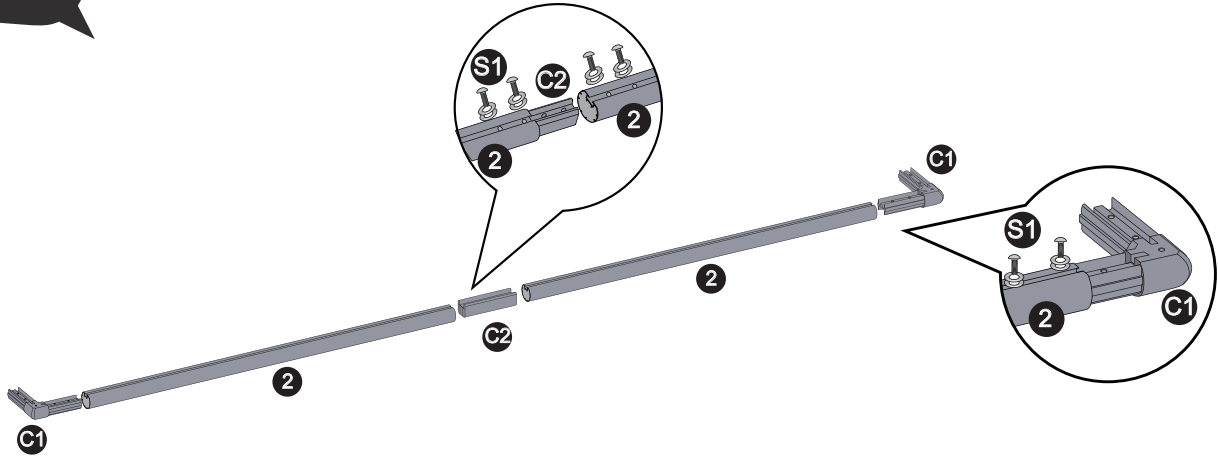

# Soccer Goal

EXIT Scala 220x120

# Soccer Goal

EXIT Scala 220x120

3

4

**5**

**6**

# Soccer Goal

EXIT Scala 220x120

7

8

**9**

**10**

Red label in the upper left corner of the nets

11