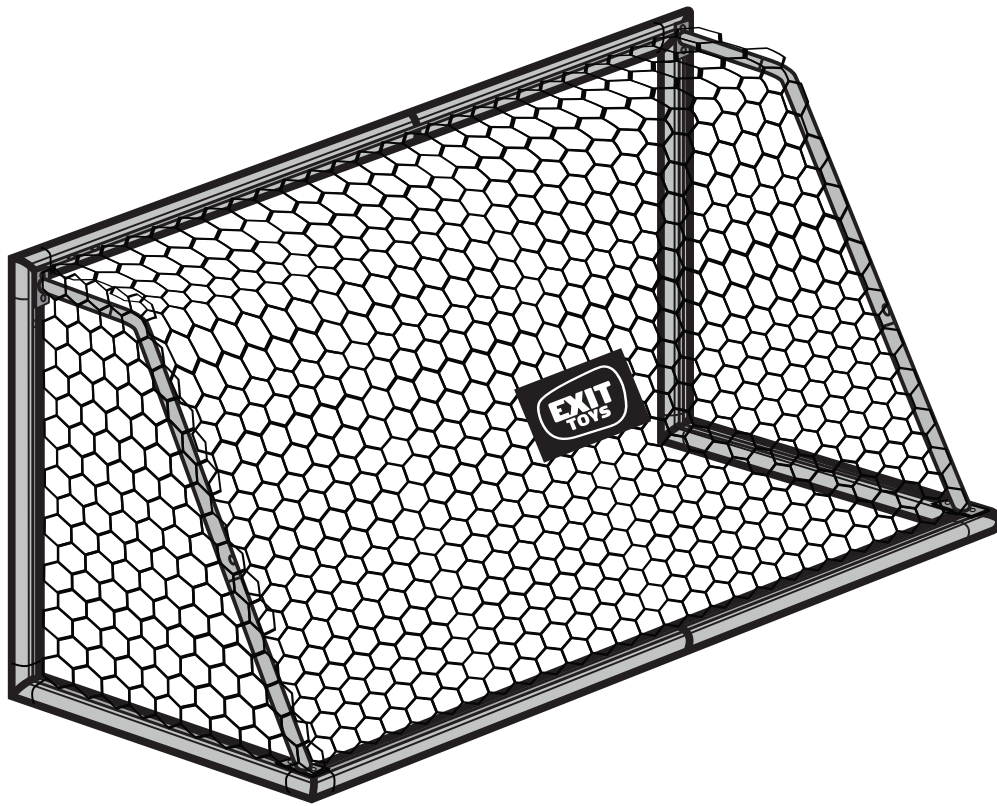

# Soccer Goal

EXIT Scala 220x120

 **WARNING**  
CHOKING HAZARD  
small parts  
Adult assembly required  
retain for future reference

## EXIT Scala 220x120

# Soccer Goal

EXIT Scala 220x120

# Soccer Goal

EXIT Scala 220x120

3

4

**5**

**6**