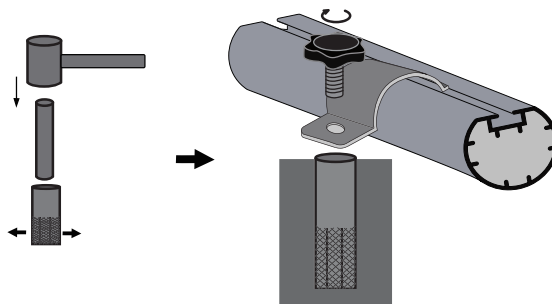

# Soccer Goal

EXIT Scala 220x120

7

8

**9**

**10**

Red label in the upper left corner of the nets

11

It should not be used as a wall or a fence by means of the accessories and/or equipment. Any construction should be made in accordance with the instructions.

It is not safe to use the goal as a support for a net or other equipment.

It is not safe to use the goal as a support for a net or other equipment.

It is not safe to use the goal as a support for a net or other equipment.

**12**

13

**14**

15