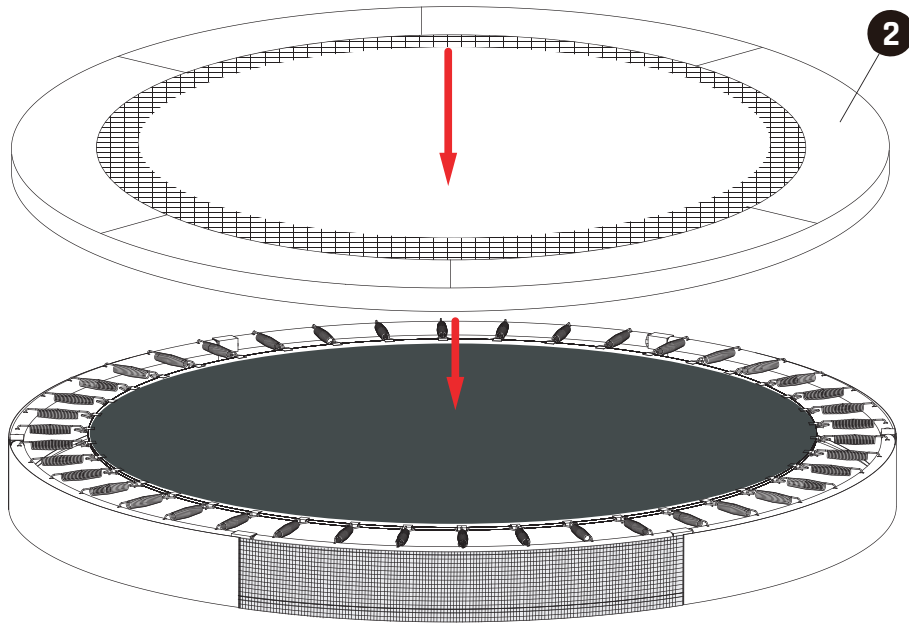

EXIT Silhouette Sports

Ø183/Ø244/Ø305/Ø366/Ø427

4

The first hole

For 6-8-10ft

For 12-14ft

5

1

2

3

Sports Trampoline

EXIT Silhouette Sports

Ø183/Ø244/Ø305/Ø366/Ø427

6

3

7

Sports Trampoline

EXIT Silhouette Sports

∅183/∅244/∅305/∅366/∅427

8

9

10

6ft-8ft-10ft x3
12ft-14ft x4

Sports Trampoline