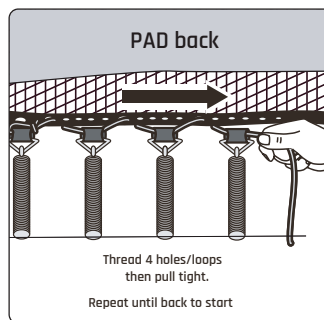

EXIT Silhouette Sports

Ø183/Ø244/Ø305/Ø366/Ø427

4

The first hole

For 6-8-10ft

For 12-14ft

5

1

2

3

Sports Trampoline

EXIT Silhouette Sports

Ø183/Ø244/Ø305/Ø366/Ø427

6

3

7