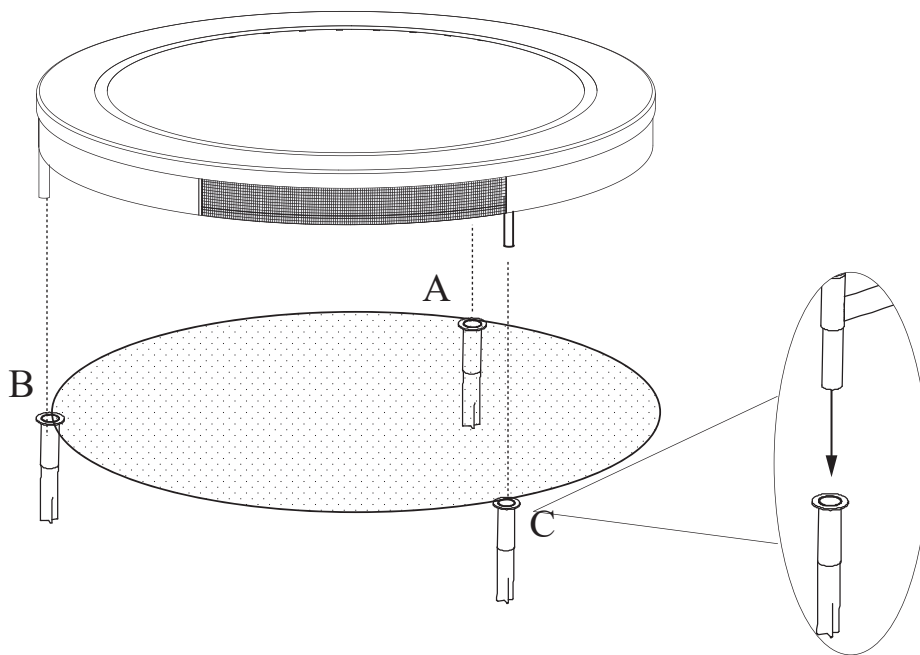

EXIT Silhouette Sports

Ø183/Ø244/Ø305/Ø366/Ø427

4

The first hole

For 6-8-10ft

For 12-14ft

5

1

2

3

Sports Trampoline

EXIT Silhouette Sports

Ø183/Ø244/Ø305/Ø366/Ø427

6

3

7

Sports Trampoline

EXIT Silhouette Sports

∅183/∅244/∅305/∅366/∅427

8

9

10

6ft-8ft-10ft x3
12ft-14ft x4

Sports Trampoline