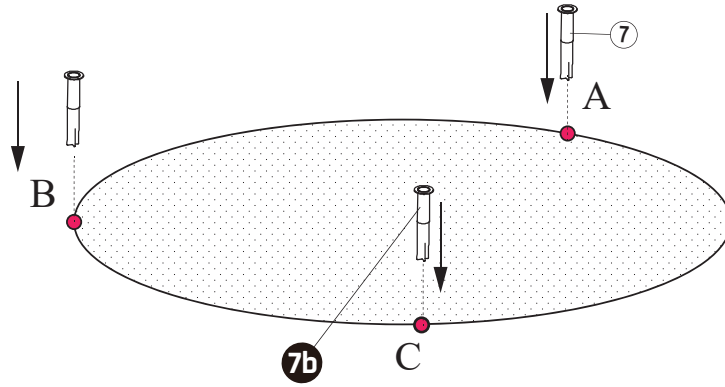

-  • Tape Measure
- Cord min. 5 meter long

* BOX REFERENCE: XX.XX

PRODUCTION ID: XXX **XXX**

Sports Trampoline

EXIT Silhouette Sports

Ø183/Ø244/Ø305/Ø366/Ø427

3

Sports Trampoline

EXIT Silhouette Sports

Ø183/Ø244/Ø305/Ø366/Ø427

4

The first hole

For 6-8-10ft

For 12-14ft

5

1

2

3

Sports Trampoline

EXIT Silhouette Sports

Ø183/Ø244/Ø305/Ø366/Ø427

6

3

7

Sports Trampoline

EXIT Silhouette Sports

∅183/∅244/∅305/∅366/∅427

8

9

10

6ft-8ft-10ft x3
12ft-14ft x4

Sports Trampoline