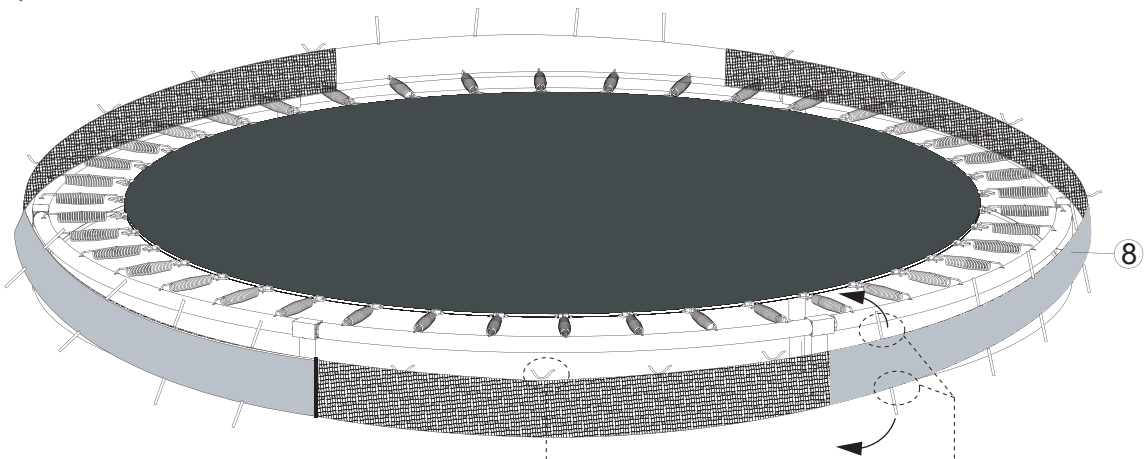

-  • Tape Measure
- Cord min. 5 meter long

* BOX REFERENCE: XX.XX

PRODUCTION ID: XXX **XXX**

Sports Trampoline

EXIT Silhouette Sports

Ø183/Ø244/Ø305/Ø366/Ø427

3

Sports Trampoline

EXIT Silhouette Sports

Ø183/Ø244/Ø305/Ø366/Ø427

4

The first hole

For 6-8-10ft

For 12-14ft

5

1

2

3

Sports Trampoline

EXIT Silhouette Sports

Ø183/Ø244/Ø305/Ø366/Ø427

6

3

7

Sports Trampoline

EXIT Silhouette Sports

∅183/∅244/∅305/∅366/∅427

8

9

10

6ft-8ft-10ft x3
12ft-14ft x4

Sports Trampoline