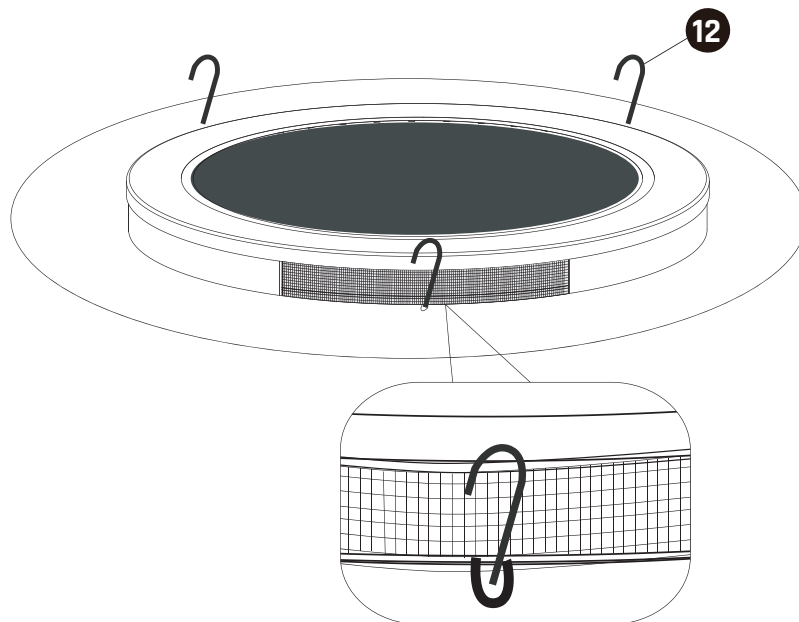

EXIT Silhouette Sports

Ø183/Ø244/Ø305/Ø366/Ø427

4

The first hole

For 6-8-10ft

For 12-14ft

5

1

2

3

Sports Trampoline

EXIT Silhouette Sports

Ø183/Ø244/Ø305/Ø366/Ø427

6

3

7

Sports Trampoline

EXIT Silhouette Sports

∅183/∅244/∅305/∅366/∅427

8

9

10

6ft-8ft-10ft x3
12ft-14ft x4

Sports Trampoline

EXIT Silhouette Sports

Ø183/Ø244/Ø305/Ø366/Ø427

www.exittoys.com

Contact Information:

Dutch Toys Group B.V.
Edisonstraat 83
7006 RB Doetinchem, The Netherlands

info@exittoys.com
www.exittoys.com

EXIT Toys is part of: