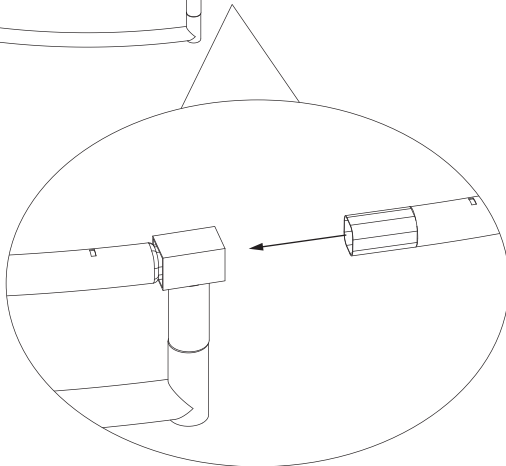

-  • Tape Measure
- Cord min. 5 meter long

* BOX REFERENCE: XX.XX

PRODUCTION ID: XXX **XXX**

Sports Trampoline

EXIT Silhouette Sports

Ø183/Ø244/Ø305/Ø366/Ø427

3

Sports Trampoline

EXIT Silhouette Sports

Ø183/Ø244/Ø305/Ø366/Ø427

4

The first hole

For 6-8-10ft

For 12-14ft

5

1