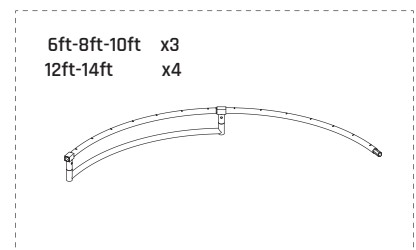

6ft	67.99.50.00	1X
8ft	67.99.50.00	1X
10ft	67.99.50.00	1X
12ft	67.99.50.00	1X
14ft	67.99.50.00	1X

14

6ft	63.99.68.00	1X
8ft	63.99.68.00	1X
10ft	63.99.68.00	1X
12ft	63.99.68.00	1X
14ft	63.99.68.00	1X

Tools required

-  • Tape Measure
- Cord min. 5 meter long

* BOX REFERENCE: XX.XX

PRODUCTION ID: XXX **XXX**

Sports Trampoline

EXIT Silhouette Sports

Ø183/Ø244/Ø305/Ø366/Ø427

3

Sports Trampoline

EXIT Silhouette Sports

Ø183/Ø244/Ø305/Ø366/Ø427

4

The first hole

For 6-8-10ft

For 12-14ft

5

1

2

3

Sports Trampoline

EXIT Silhouette Sports

Ø183/Ø244/Ø305/Ø366/Ø427

6

3

7