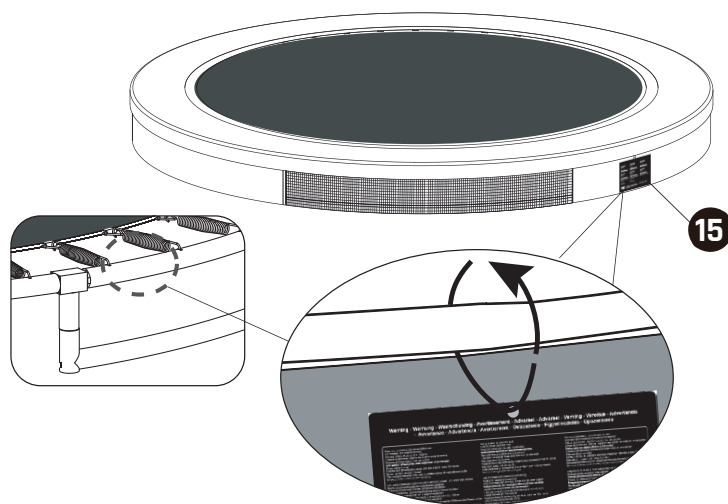

2

3

Sports Trampoline

EXIT Silhouette Sports

Ø183/Ø244/Ø305/Ø366/Ø427

6

3

7

Sports Trampoline

EXIT Silhouette Sports

∅183/∅244/∅305/∅366/∅427

8

9

10

6ft-8ft-10ft x3
12ft-14ft x4

Sports Trampoline

EXIT Silhouette Sports

Ø183/Ø244/Ø305/Ø366/Ø427

www.exittoys.com

Contact Information:

Dutch Toys Group B.V.
Edisonstraat 83
7006 RB Doetinchem, The Netherlands

info@exittoys.com
www.exittoys.com

EXIT Toys is part of: