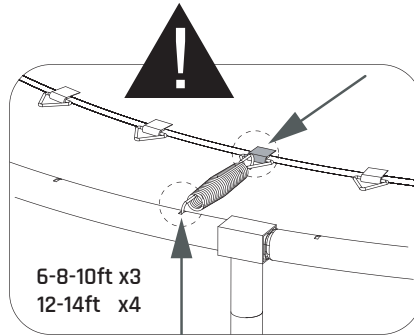

-  • Tape Measure
- Cord min. 5 meter long

* BOX REFERENCE: XX.XX

PRODUCTION ID: XXX **XXX**

Sports Trampoline

EXIT Silhouette Sports

Ø183/Ø244/Ø305/Ø366/Ø427

3

Sports Trampoline

EXIT Silhouette Sports

Ø183/Ø244/Ø305/Ø366/Ø427

4

The first hole

For 6-8-10ft

For 12-14ft

5

1