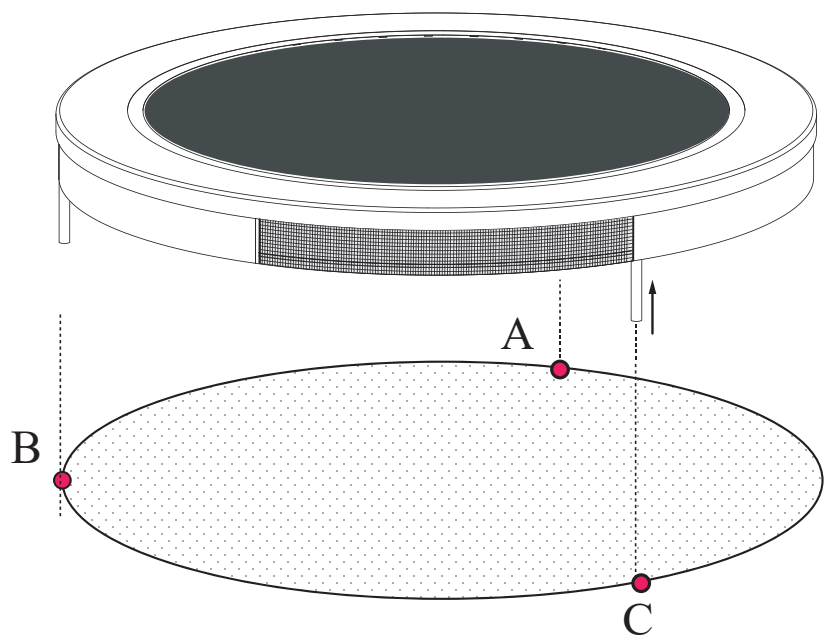

EXIT Silhouette Sports

Ø183/Ø244/Ø305/Ø366/Ø427

4

The first hole

For 6-8-10ft

For 12-14ft

5

1

2

3

Sports Trampoline

EXIT Silhouette Sports

Ø183/Ø244/Ø305/Ø366/Ø427

6

3

7

Sports Trampoline

EXIT Silhouette Sports

∅183/∅244/∅305/∅366/∅427

8

9

10

6ft-8ft-10ft x3
12ft-14ft x4

Sports Trampoline