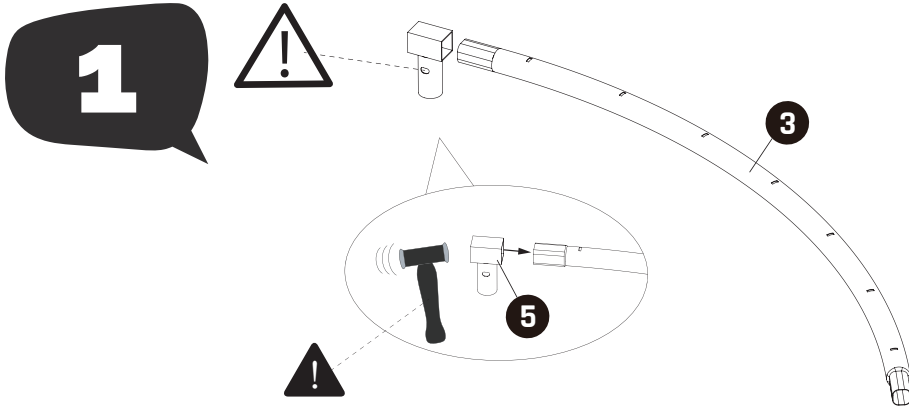

-  • Tape Measure
- Cord min. 5 meter long

* BOX REFERENCE: XX.XX

PRODUCTION ID: XXX **XXX**

Sports Trampoline

EXIT Silhouette Sports

Ø183/Ø244/Ø305/Ø366/Ø427

3

Sports Trampoline

EXIT Silhouette Sports

Ø183/Ø244/Ø305/Ø366/Ø427

4

The first hole

For 6-8-10ft

For 12-14ft

5

1