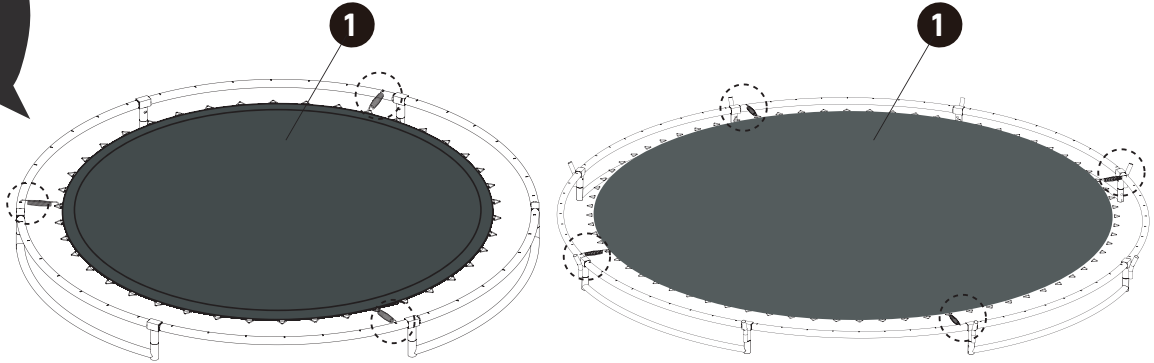

-  • Tape Measure
- Cord min. 5 meter long

* BOX REFERENCE: XX.XX

PRODUCTION ID: XXX **XXX**

Sports Trampoline

EXIT Silhouette Sports

Ø183/Ø244/Ø305/Ø366/Ø427

3

Sports Trampoline

EXIT Silhouette Sports

Ø183/Ø244/Ø305/Ø366/Ø427

4

The first hole

For 6-8-10ft

For 12-14ft

5

1

2

3

Sports Trampoline

EXIT Silhouette Sports

Ø183/Ø244/Ø305/Ø366/Ø427

6

3

7