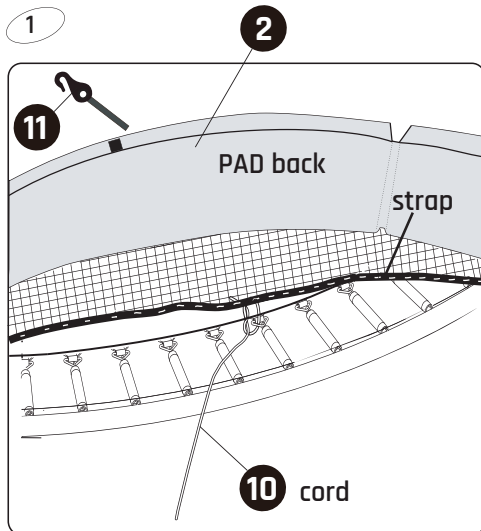

EXIT Silhouette Sports

Ø183/Ø244/Ø305/Ø366/Ø427

4

The first hole

For 6-8-10ft

For 12-14ft

5

1

2

3

Sports Trampoline

EXIT Silhouette Sports

Ø183/Ø244/Ø305/Ø366/Ø427

6

3

7

Sports Trampoline

EXIT Silhouette Sports

∅183/∅244/∅305/∅366/∅427

8

9

10

6ft-8ft-10ft x3
12ft-14ft x4

Sports Trampoline