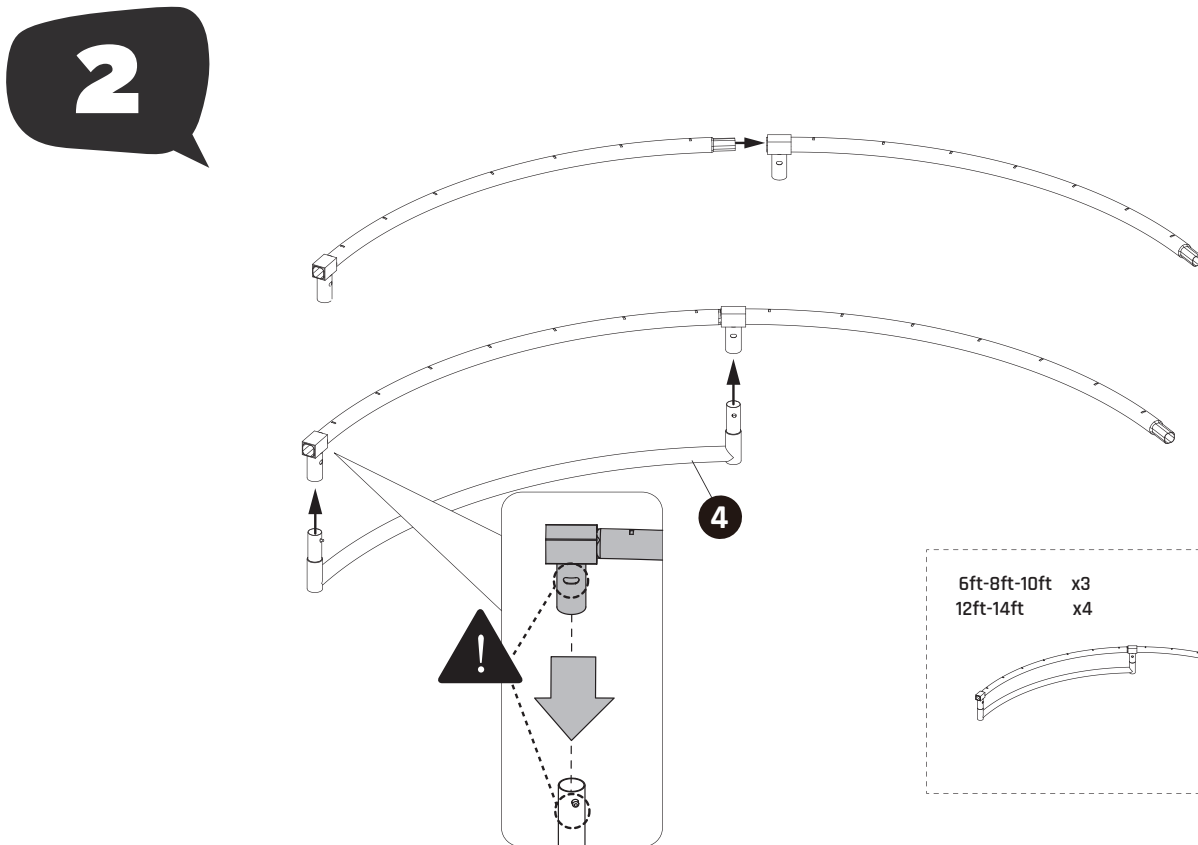

-  • Tape Measure
- Cord min. 5 meter long

* BOX REFERENCE: XX.XX

PRODUCTION ID: XXX **XXX**

Sports Trampoline

EXIT Silhouette Sports

Ø183/Ø244/Ø305/Ø366/Ø427

3

Sports Trampoline

EXIT Silhouette Sports

Ø183/Ø244/Ø305/Ø366/Ø427

4

The first hole

For 6-8-10ft

For 12-14ft

5

1