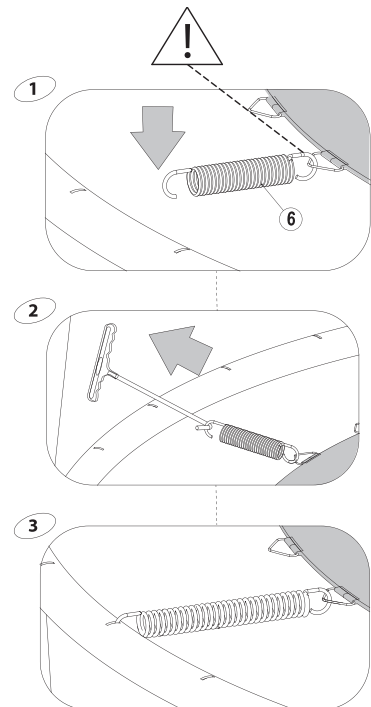

-  • Tape Measure
- Cord min. 5 meter long

* BOX REFERENCE: XX.XX

PRODUCTION ID: XXX **XXX**

Sports Trampoline

EXIT Silhouette Sports

Ø183/Ø244/Ø305/Ø366/Ø427

3

Sports Trampoline

EXIT Silhouette Sports

Ø183/Ø244/Ø305/Ø366/Ø427

4

The first hole

For 6-8-10ft

For 12-14ft

5

1

2

3

Sports Trampoline

EXIT Silhouette Sports

Ø183/Ø244/Ø305/Ø366/Ø427

6

3

7