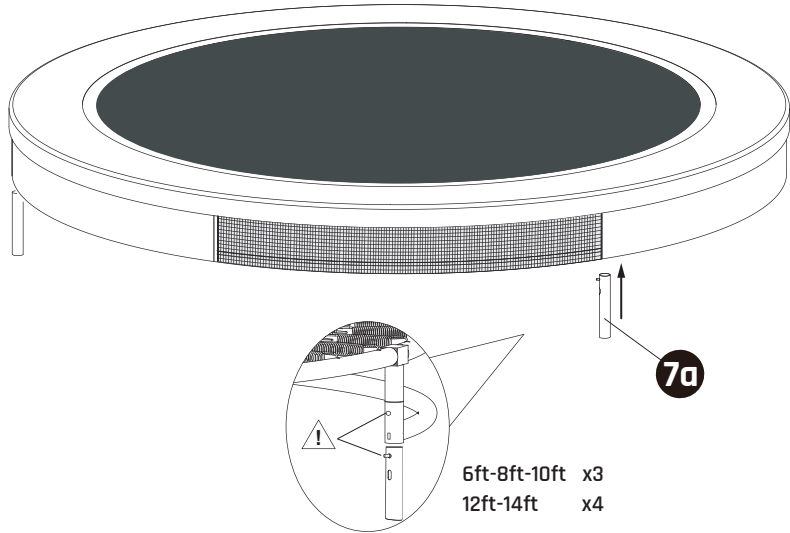

EXIT Silhouette Sports

Ø183/Ø244/Ø305/Ø366/Ø427

4

The first hole

For 6-8-10ft

For 12-14ft

5

1

2

3

Sports Trampoline

EXIT Silhouette Sports

Ø183/Ø244/Ø305/Ø366/Ø427

6

3

7

Sports Trampoline

EXIT Silhouette Sports

∅183/∅244/∅305/∅366/∅427

8

9

10

6ft-8ft-10ft x3
12ft-14ft x4

Sports Trampoline